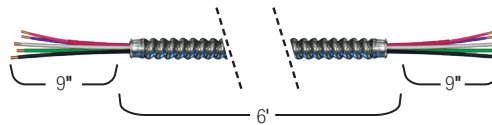

References & Ratings

- UL® 1, 66, 83, 514B, File Reference E96572
- NEC 250.118, 300.22(C), 348, 410, 725
- NEC® 300.22(C)
- Power and/or lighting as well as signal and/or control conductors per NEC Section 725.136(I)(1)
- Made in USA of US and/or Imported Material