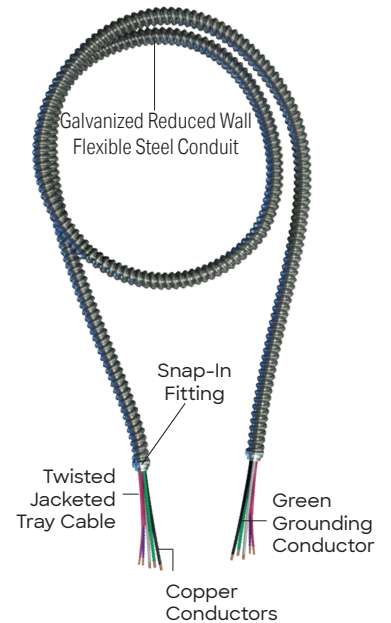

Luminary Fixture Whips

Reduced Wall Interlocked Galvanized Steel Flexible Conduit

Conduit

- Reduced Wall Galvanized Steel Flexible Metal Conduit

Conductors

- Solid or Stranded Copper (Power)
- Solid Copper (Control)

Conductor Insulation

- TFN or THHN/THWN (Power)
- TFN (Control)

Neutral Conductor

- White 120/208V
- Gray 277/480V

Grounding

- Insulated Green Copper Grounding Conductor

Control Cable

- 18 or 16 AWG Solid TFN Tray Cable (Purple/Pink)

Maximum Voltage Rating

- 600V

Maximum Temperature Rating

- 90°C (Dry) Rating

References & Ratings

- UL® 1, 66, 83, 514B, File Reference E96572
- NEC 250.118, 300.22(C), 348, 410, 725
- NEC® 300.22(C)
- Power and/or lighting as well as signal and/or control conductors per NEC Section 725.136(I)(1)
- Made in USA of US and/or Imported Material

Conductor				Product Code	Units Per Barrel
Control Conductors AWG (Color)	Phase Conductor AWG (Color)	Neutral Conductor AWG (Color)	Grounding Conductor AWG (Color)		
Solid Power / Solid Control					
18-2 Solid (TPJ) (Purple, Pink)	18-1 Solid (Black)	18-1 Solid (White)	18-1 Solid (Green)	LW4A3S824E6-L00	50
18-2 Solid (TPJ) (Purple, Pink)	18-1 Solid (Brown)	18-1 Solid (Gray)	18-1 Solid (Green)	LW4A3S824E6-L01	50
18-2 Solid (TPJ) (Purple, Pink)	18-2 Solid (Black, Red)	18-1 Solid (White)	18-1 Solid (Green)	LW4A4S824E6-L00	50
18-2 Solid (TPJ) (Purple, Pink)	18-2 Solid (Brown, Orange)	18-1 Solid (Gray)	18-1 Solid (Green)	LW4A4S824E6-L01	50
16-2 Solid (TPJ) (Purple, Pink)	16-1 Solid (Black)	16-1 Solid (White)	16-1 Solid (Green)	LW4B3S624E6-L00	50
16-2 Solid (TPJ) (Purple, Pink)	16-1 Solid (Brown)	16-1 Solid (Gray)	16-1 Solid (Green)	LW4B3S624E6-L01	50
16-2 Solid (TPJ) (Purple, Pink)	16-2 Solid (Black, Red)	16-1 Solid (White)	16-1 Solid (Green)	LW4B4S624E6-L00	50
16-2 Solid (TPJ) (Purple, Pink)	16-2 Solid (Brown, Orange)	16-1 Solid (Gray)	16-1 Solid (Green)	LW4B4S624E6-L01	50
16-2 Solid (TPJ) (Purple, Pink)	14-1 Solid (Black)	14-1 Solid (White)	14-1 Solid (Green)	LW4C3S624E6-L00	50
16-2 Solid (TPJ) (Purple, Pink)	14-1 Solid (Brown)	14-1 Solid (Gray)	14-1 Solid (Green)	LW4C3S624E6-L01	50
16-2 Solid (TPJ) (Purple, Pink)	14-2 Solid (Black, Red)	14-1 Solid (White)	14-1 Solid (Green)	LW4C4S624E6-L00	50
16-2 Solid (TPJ) (Purple, Pink)	14-2 Solid (Brown, Orange)	14-1 Solid (Gray)	14-1 Solid (Green)	LW4C4S624E6-L01	50
16-2 Solid (TPJ) (Purple, Pink)	12-1 Solid (Black)	12-1 Solid (White)	12-1 Solid (Green)	LW4D3S624E6-L00	50
16-2 Solid (TPJ) (Purple, Pink)	12-1 Solid (Brown)	12-1 Solid (Gray)	12-1 Solid (Green)	LW4D3S624E6-L01	50
16-2 Solid (TPJ) (Purple, Pink)	12-2 Solid (Black, Red)	12-1 Solid (White)	12-1 Solid (Green)	LW4D4S624E6-L00	50
16-2 Solid (TPJ) (Purple, Pink)	12-2 Solid (Brown, Orange)	12-1 Solid (Gray)	12-1 Solid (Green)	LW4D4S624E6-L01	50