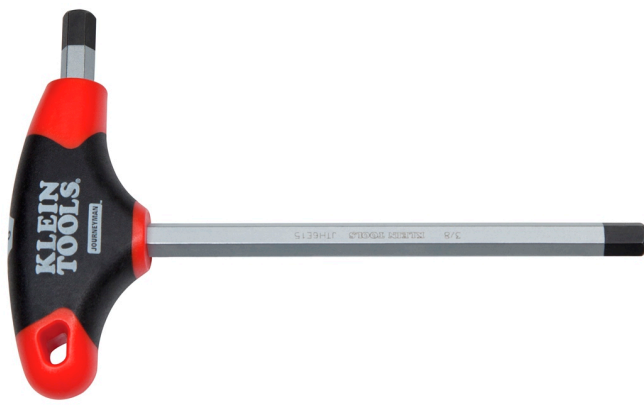

5/16-Inch Hex Key with Journeyman T-Handle, 9-Inch

T-Handle design delivers maximum power. Soft touch grips for maximum control and comfort. Sizes laser etched on blade.

Specifications

Hex Size: 5/16"

Blade Length: 9" (22.9 cm)

Weight: 0.35 oz (9.9 g)