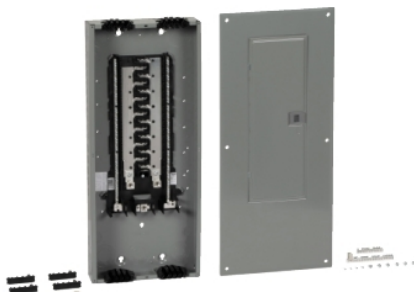

Product data sheet

Characteristics

HOM3060L225PQGC

Load center, Homeline, 1 phase, 30 spaces, 60 circuits, 225A convertible main lugs, PoN, NEMA1, Qwik-grip, gnd bar

Main

Product Type	Load Center
Marketing Trade Name	Homeline
Load Center Type	Main lugs
Rated Current	225 A
Number of Spaces	30
Maximum Number of Single Pole Circuits	60
Enclosure Rating	NEMA 1 indoor
Cover Type	Combination flush/surface cover
Electrical Connection	Lugs
Provided Equipment	Grounding bar 1) Qwik grip assembly kit 1)

Complementary

Max Short Circuit Current Rating	10 kA
Maximum Number of Tandem Breakers	30
Number of Phases	1 phase
Voltage Rating	120/240 V AC
Wire Size	AWG 4...250 kcmil aluminium/copper
Ground Bar	Grounding bar included (not installed)
Wiring Configuration	3-wire
Enclosure Material	Welded galvanized steel
Surface Finish	Baked enamel Gray
Box Number	10Q
Height	33.78 in (858 mm)
Width	14.25 in (362 mm)
Depth	3.74 in (95 mm)