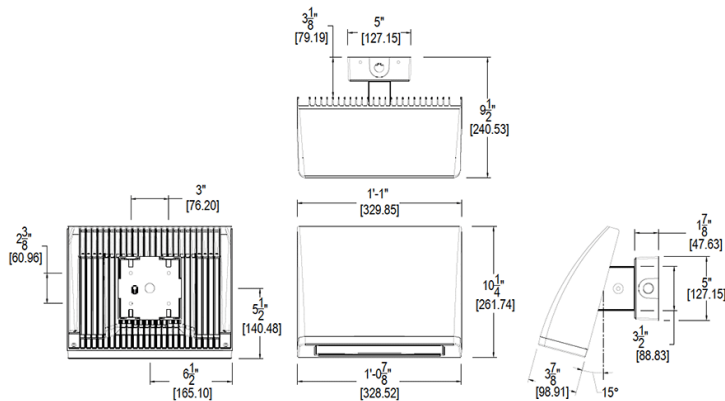

Optical

BUG Rating:

B0 U2 G3

Dimensions

Features

- High performance LED light engine
- Maintains 70% of initial lumens at 100,000-hours
- Weatherproof high temperature silicone gaskets
- Superior heat sinking with die cast aluminum housing and external fins
- Replaces 250W MH
- Traditional wall pack look from the front
- 3 cutoff options
- 5-Year, No-Compromise Warranty