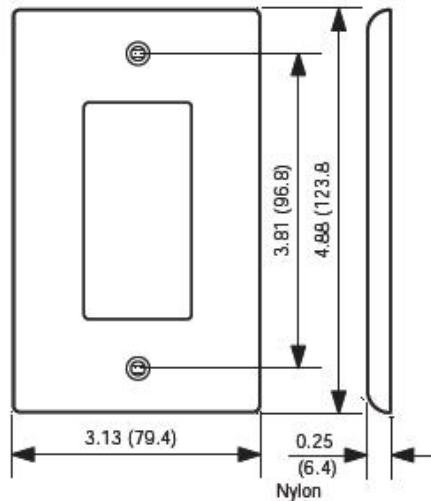

Item Description

1-Gang Decora/GFCI Device Decora Wallplate, Midway Size, Thermoplastic Nylon, Device Mount, - Red

Technical Information

Product Features

Standards and Certifications: UL/CSA

Type: Midway Size

Warranty: 10-Year Limited

Gang: 1

Material: Nylon

Color: Red

Mount: Device

UPC Code: 07847720582

Country Of Origin: United States

SPECIFICATION SUBMITTAL