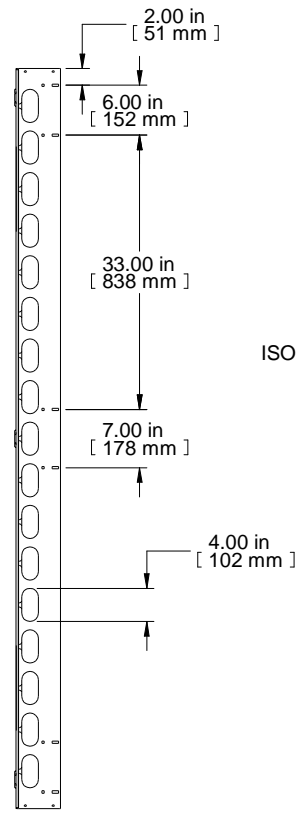

REAR VIEW

FRONT VIEW DOOR REMOVED

TOP VIEW

FRONT VIEW

R.S. VIEW

ISOMETRIC DOOR CLOSED

ISOMETRIC DOOR OPEN

BOTTOM VIEW

Item Number	Title	Quantity
1	RB-VCM - 6" X 48U BODY	1
2	RB-VCM - 6" X 48U DOOR	1
3	PAINTED HNG14603	3
4	MAGNET STRIP	2
5	RB-VCM CROSS BRACE	3

PART NUMBERS

RB-VCM48 | PAINTED BLACK TEXTURED

NOTES

Includes mounting hardware
Magnetic closure

Français

Pour tous les détails sur nos produits, svp veuillez consulter notre site www.hammondmgf.com

Data subject to change without notice. Isometric drawing not to scale.
Les données sont sujettes à changement sans préavis.

www.hammondmgf.com

PART NO.

RB-VCM48