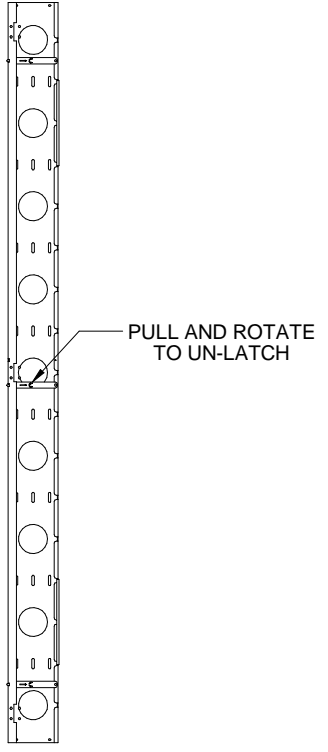

REAR VIEW

FRONT VIEW DOOR REMOVED

TOP VIEW

FRONT VIEW

R.S. VIEW

ISOMETRIC DOOR CLOSED

ISOMETRIC DOOR OPEN

BOTTOM VIEW

Item Number	Title	Quantity
1	RB-VCM - 6" X 48U BODY	1
2	RB-VCM - 6" X 48U DOOR	1
3	PAINTED HNG14603	3
4	MAGNET STRIP	2
5	RB-VCM CROSS BRACE	3

PART NUMBERS

RB-VCM48 | PAINTED BLACK TEXTURED

NOTES

Includes mounting hardware
Magnetic closure

Français

Pour tous les détails sur nos produits, svp veuillez consulter notre site www.hammondmgf.com

Data subject to change without notice. Isometric drawing not to scale.
Les données sont sujettes à changement sans préavis.

www.hammondmgf.com

PART NO.

RB-VCM48