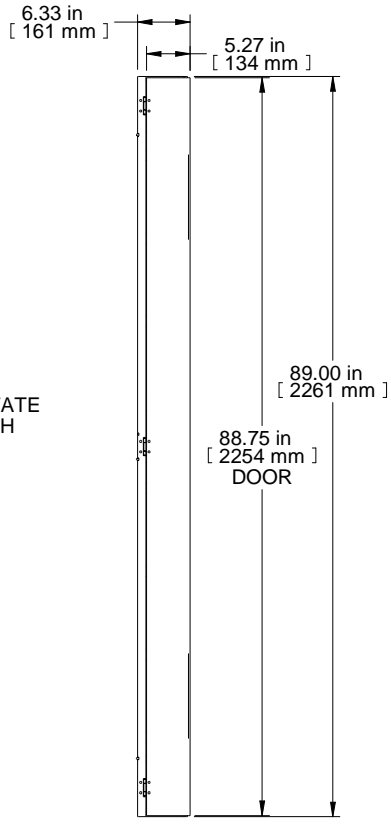

REAR VIEW

FRONT VIEW DOOR REMOVED

TOP VIEW

FRONT VIEW

R.S. VIEW

ISOMETRIC DOOR CLOSED

ISOMETRIC DOOR OPEN

BOTTOM VIEW

Item Number	Title	Quantity
1	RB-VCM - 6" X 48U BODY	1
2	RB-VCM - 6" X 48U DOOR	1
3	PAINTED HNG14603	3
4	MAGNET STRIP	2
5	RB-VCM CROSS BRACE	3

PART NUMBERS

RB-VCM48 | PAINTED BLACK TEXTURED

NOTES

Includes mounting hardware
Magnetic closure

Français

Pour tous les détails sur nos produits, svp veuillez consulter notre site www.hammondmgf.com

Data subject to change without notice. Isometric drawing not to scale.
Les données sont sujettes à changement sans préavis.

www.hammondmgf.com

PART NO.

RB-VCM48