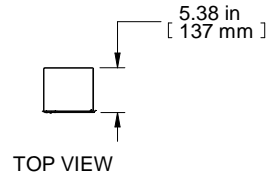

REAR VIEW

FRONT VIEW DOOR REMOVED

TOP VIEW

FRONT VIEW

R.S. VIEW

ISOMETRIC DOOR CLOSED

ISOMETRIC DOOR OPEN

BOTTOM VIEW

Item Number	Title	Quantity
1	RB-VCM - 6" X 48U BODY	1
2	RB-VCM - 6" X 48U DOOR	1
3	PAINTED HNG14603	3
4	MAGNET STRIP	2
5	RB-VCM CROSS BRACE	3

PART NUMBERS

RB-VCM48 | PAINTED BLACK TEXTURED

NOTES

Includes mounting hardware
Magnetic closure

Français

Pour tous les détails sur nos produits, svp veuillez consulter notre site www.hammondmgf.com

Data subject to change without notice. Isometric drawing not to scale.
Les données sont sujettes à changement sans préavis.