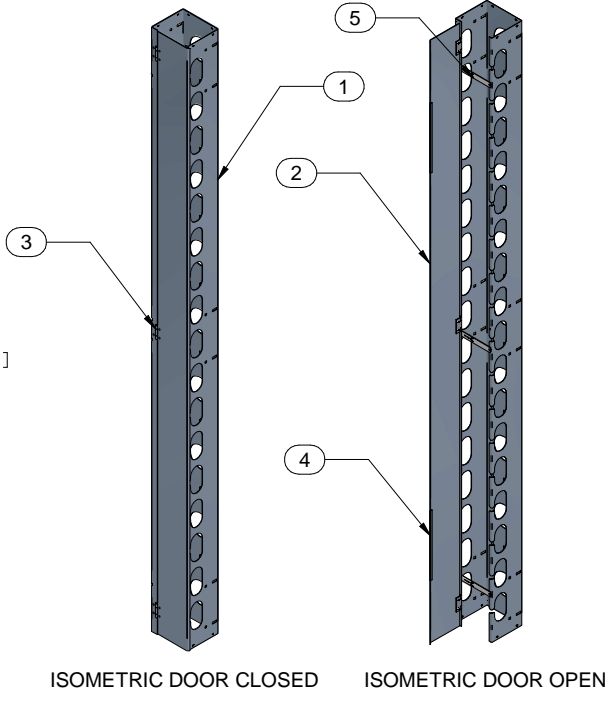

REAR VIEW

FRONT VIEW DOOR REMOVED

TOP VIEW

FRONT VIEW

R.S. VIEW

ISOMETRIC DOOR CLOSED

ISOMETRIC DOOR OPEN

BOTTOM VIEW

Item Number	Title	Quantity
1	RB-VCM - 6" X 48U BODY	1
2	RB-VCM - 6" X 48U DOOR	1
3	PAINTED HNG14603	3
4	MAGNET STRIP	2
5	RB-VCM CROSS BRACE	3

PART NUMBERS

RB-VCM48 | PAINTED BLACK TEXTURED

NOTES

Includes mounting hardware
Magnetic closure

www.hammondmgf.com

PART NO.

RB-VCM48