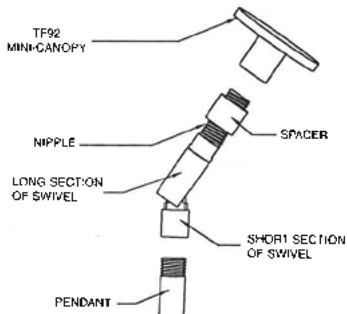

INSTALLATION INSTRUCTIONS

Mounting T94 Sloped Ceiling Adapter to TF92 Mini-Canopy

1. Mount TF92 Mini-Canopy to ceiling following instructions packaged with TF92.
2. Make sure nipple is securely threaded onto long section of swivel.
3. Slide spacer onto nipple.
4. Thread nipple into Mini-Canopy. Simultaneously tighten and adjust so that swivel hangs vertically.
5. Thread pendant stem into short section of swivel and tighten securely.