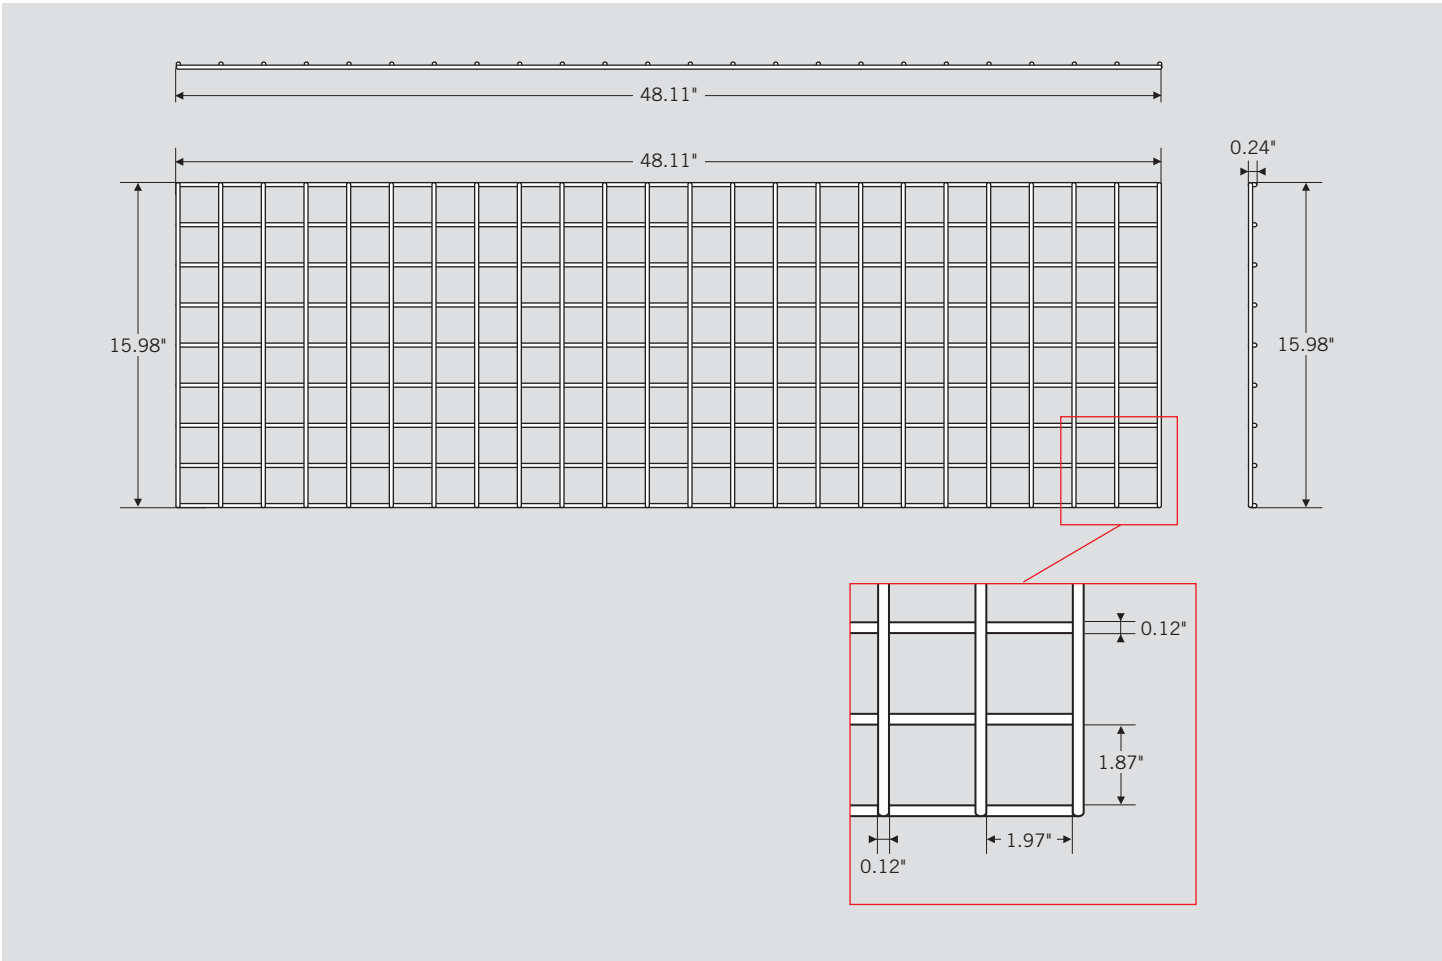

KT-DDHBLDT8-WG-6L-KIT

WIRE GUARD

DESCRIPTION

6' Wire Guard | Thick Steel Wire | Premium White Powdercoat Construction | Includes Mounting Hardware

APPLICATION

4' LED Tube Ready Highbay Fixture, 6 Lamp

PHYSICAL SPECIFICATIONS

ORDERING INFORMATION

CATALOG NUMBER	PACK QTY.	EASY CODE	UPC
KT-DDHBLDT8-WG-6L-KIT	TBD	AWP-39	843654128733