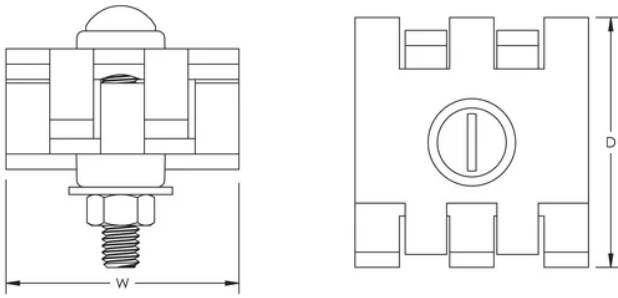

527 PARALLEL CABLE CONNECTOR, BRONZE

CATALOG NUMBER

LPC527

CERTIFICATIONS

FEATURES

Cable splice with positive single bolt tension grip on cable or wire

For use with all full size cables on Class I/II structures

PRODUCT ATTRIBUTES

Conductor Size, UL: Class 1 - Class 2 (4/0 Max)

Material: Bronze

Depth: 2.02"

Width: 2"

Unit Weight: 0.34 lb

DIAGRAMS

WARNING