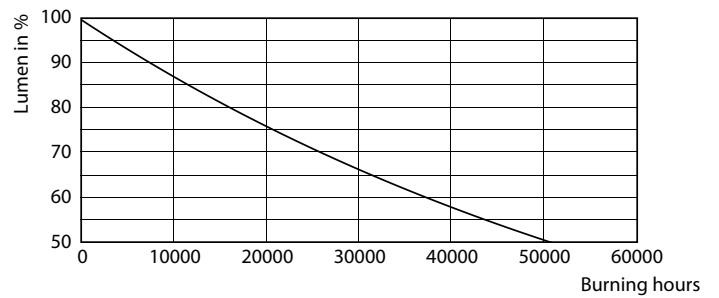

Lumen Maintenance Diagram - 33PAR38/PER/830/S15/DIM/120V 6/1FB