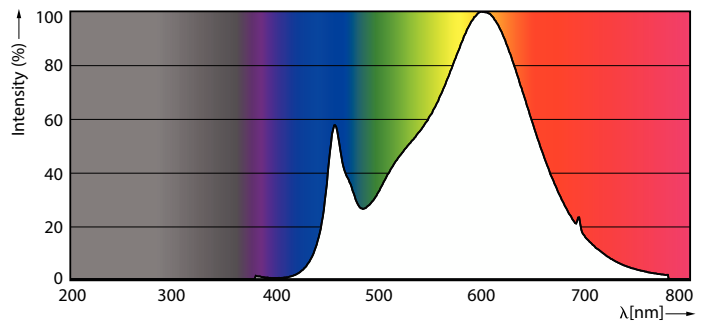

Light Technical	
Color Code	830 [CCT of 3000K]
Beam Angle (Nom)	15 degree(s)
Luminous Flux	3,000 lm
Luminous Intensity (Nom)	33,000 cd
Color Designation	White (WH)
Correlated Color Temperature (Nom)	3000 K
Luminous Efficacy (rated) (Nom)	90 lm/W
Color Consistency	<4
Color rendering index (CRI)	80
LLMF At End Of Nominal Lifetime (Nom)	70 %

Dimensional drawing

Product	D	C
33PAR38/PER/830/S15/DIM/120V 6/1FB	123 mm	133 mm

Photometric data

Light Distribution Diagram - 33PAR38/PER/830/S15/DIM/120V 6/1FB

Spectral Power Distribution Colour - 33PAR38/PER/830/S15/DIM/120V 6/1FB