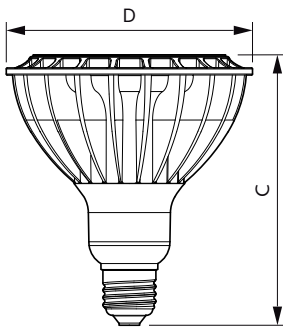

Temperature	
Ambient temperature range	-20 to +45 °C
T-Case Maximum (Nom)	90 °C

Controls and Dimming	
Dimmable	Only with specific dimmers

Mechanical and Housing	
Bulb Finish	Clear
Bulb Material	Metal
Bulb Shape	PAR38 [PAR 4.75 inch/121mm]
UL Wet/ damp/ dry location	Damp location

Product Data

Order product name	33PAR38/PER/830/S15/DIM/120V 6/1FB
--------------------	------------------------------------

Full product name	33PAR38/PER/830/S15/DIM/120V 6/1FB
Order code	929001916804
Material Nr. (12NC)	929001916804
Numerator - Quantity Per Pack	1
EAN/UPC - Product/Case	046677534608
Numerator - Packs per outer box	6
EAN/UPC - Case	50046677534603

Dimensional drawing

Product	D	C
33PAR38/PER/830/S15/DIM/120V 6/1FB	123 mm	133 mm

Photometric data

Light Distribution Diagram - 33PAR38/PER/830/S15/DIM/120V 6/1FB

Spectral Power Distribution Colour - 33PAR38/PER/830/S15/DIM/120V 6/1FB