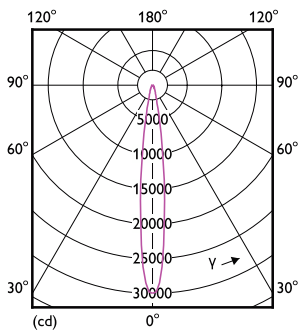

Light Technical	
Color Code	830 [CCT of 3000K]
Beam Angle (Nom)	15 degree(s)
Luminous Flux	3,000 lm
Luminous Intensity (Nom)	33,000 cd
Color Designation	White (WH)
Correlated Color Temperature (Nom)	3000 K
Luminous Efficacy (rated) (Nom)	90 lm/W
Color Consistency	<4
Color rendering index (CRI)	80
LLMF At End Of Nominal Lifetime (Nom)	70 %

Dimensional drawing

Product	D	C
33PAR38/PER/830/S15/DIM/120V 6/1FB	123 mm	133 mm

Photometric data

Light Distribution Diagram - 33PAR38/PER/830/S15/DIM/120V 6/1FB

Spectral Power Distribution Colour - 33PAR38/PER/830/S15/DIM/120V 6/1FB