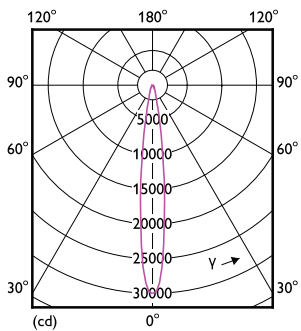

TrueForce High Lumen PAR

33PAR38/PER/830/S15/DIM/120V B 6/1FB

Philips LED TrueForce PAR high lumen lamps are the perfect transition from CDM lamps to LED.

Product data

General Information		Power Consumption	
Cap-Base	E26 [Single Contact Medium Screw]	Power Consumption	33 W
Nominal lifetime	25,000 hour(s)	Lamp Current (Nom)	300 mA
Switching Cycle	50,000	Wattage Equivalent	250 W
Lighting Technology	LED	Starting Time (Nom)	0.5 s
EU RoHS compliant	Yes	Warm-up time to 60% light	0.5 s
		Power Factor (Fraction)	0.95
		Voltage (Nom)	120 V
Light Technical		Temperature	
Color Code	830 [CCT of 3000K]	Ambient temperature range	-20 to +45 °C
Beam Angle (Nom)	15 degree(s)	T-Case Maximum (Nom)	90 °C
Luminous Flux	3,000 lm		
Luminous Intensity (Nom)	33,000 cd	Controls and Dimming	
Color Designation	White (WH)	Dimmable	Only with specific dimmers
Correlated Color Temperature (Nom)	3000 K		
Luminous Efficacy (rated) (Nom)	90 lm/W	Mechanical and Housing	
Color Consistency	<4	Bulb Finish	Clear
Color rendering index (CRI)	80	Bulb Material	Metal
LLMF At End Of Nominal Lifetime (Nom)	70 %	Bulb Shape	PAR38 [PAR 4.75 inch/121mm]
		UL Wet/ damp/ dry location	Damp location
Operating and Electrical			
Line Frequency	50 to 60 Hz		
Input Frequency	50 to 60 Hz		

Dimensional drawing

Product	D	C
33PAR38/PER/830/S15/DIM/120V B 6/1FB	123 mm	133 mm

Photometric data

Light Distribution Diagram - 33PAR38/PER/830/S15/DIM/120V B 6/1FB

Spectral Power Distribution Colour - 33PAR38/PER/830/S15/DIM/120V B 6/1FB