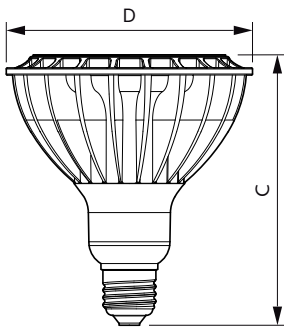

TrueForce High Lumen PAR

33PAR38/PER/830/S15/DIM/120V B 6/1FB

Philips LED TrueForce PAR high lumen lamps are the perfect transition from CDM lamps to LED.

Product data

General Information		Power Consumption	
Cap-Base	E26 [Single Contact Medium Screw]	Power Consumption	33 W
Nominal lifetime	25,000 hour(s)	Lamp Current (Nom)	300 mA
Switching Cycle	50,000	Wattage Equivalent	250 W
Lighting Technology	LED	Starting Time (Nom)	0.5 s
EU RoHS compliant	Yes	Warm-up time to 60% light	0.5 s
		Power Factor (Fraction)	0.95
		Voltage (Nom)	120 V
Light Technical		Temperature	
Color Code	830 [CCT of 3000K]	Ambient temperature range	-20 to +45 °C
Beam Angle (Nom)	15 degree(s)	T-Case Maximum (Nom)	90 °C
Luminous Flux	3,000 lm		
Luminous Intensity (Nom)	33,000 cd	Controls and Dimming	
Color Designation	White (WH)	Dimmable	Only with specific dimmers
Correlated Color Temperature (Nom)	3000 K		
Luminous Efficacy (rated) (Nom)	90 lm/W	Mechanical and Housing	
Color Consistency	<4	Bulb Finish	Clear
Color rendering index (CRI)	80	Bulb Material	Metal
LLMF At End Of Nominal Lifetime (Nom)	70 %	Bulb Shape	PAR38 [PAR 4.75 inch/121mm]
		UL Wet/ damp/ dry location	Damp location
Operating and Electrical			
Line Frequency	50 to 60 Hz		
Input Frequency	50 to 60 Hz		

Product Data

Order product name	33PAR38/PER/830/S15/DIM/120V B 6/1FB
--------------------	--------------------------------------

Full product name	33PAR38/PER/830/S15/DIM/120V B 6/1FB
Order code	929001919604
Material Nr. (12NC)	929001919604
Numerator - Quantity Per Pack	1
EAN/UPC - Product/Case	046677534622
Numerator - Packs per outer box	6
EAN/UPC - Case	50046677534627

Dimensional drawing

Product	D	C
33PAR38/PER/830/S15/DIM/120V B 6/1FB	123 mm	133 mm

Photometric data

Light Distribution Diagram - 33PAR38/PER/830/S15/DIM/120V B 6/1FB

Spectral Power Distribution Colour - 33PAR38/PER/830/S15/DIM/120V B 6/1FB