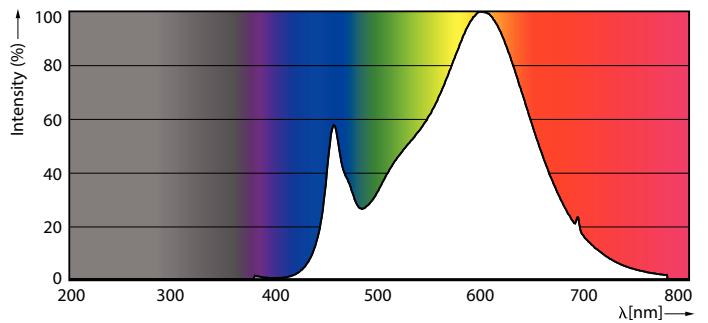

TrueForce High Lumen PAR

33PAR38/PER/830/S15/DIM/120V B 6/1FB

Philips LED TrueForce PAR high lumen lamps are the perfect transition from CDM lamps to LED.

Product data

General Information		Power Consumption	
Cap-Base	E26 [Single Contact Medium Screw]	Power Consumption	33 W
Nominal lifetime	25,000 hour(s)	Lamp Current (Nom)	300 mA
Switching Cycle	50,000	Wattage Equivalent	250 W
Lighting Technology	LED	Starting Time (Nom)	0.5 s
EU RoHS compliant	Yes	Warm-up time to 60% light	0.5 s
		Power Factor (Fraction)	0.95
		Voltage (Nom)	120 V
Light Technical		Temperature	
Color Code	830 [CCT of 3000K]	Ambient temperature range	-20 to +45 °C
Beam Angle (Nom)	15 degree(s)	T-Case Maximum (Nom)	90 °C
Luminous Flux	3,000 lm		
Luminous Intensity (Nom)	33,000 cd	Controls and Dimming	
Color Designation	White (WH)	Dimmable	Only with specific dimmers
Correlated Color Temperature (Nom)	3000 K		
Luminous Efficacy (rated) (Nom)	90 lm/W	Mechanical and Housing	
Color Consistency	<4	Bulb Finish	Clear
Color rendering index (CRI)	80	Bulb Material	Metal
LLMF At End Of Nominal Lifetime (Nom)	70 %	Bulb Shape	PAR38 [PAR 4.75 inch/121mm]
		UL Wet/ damp/ dry location	Damp location
Operating and Electrical			
Line Frequency	50 to 60 Hz		
Input Frequency	50 to 60 Hz		

Dimensional drawing

Product	D	C
33PAR38/PER/830/S15/DIM/120V B 6/1FB	123 mm	133 mm

Photometric data

Light Distribution Diagram - 33PAR38/PER/830/S15/DIM/120V B 6/1FB

Spectral Power Distribution Colour - 33PAR38/PER/830/S15/DIM/120V B 6/1FB