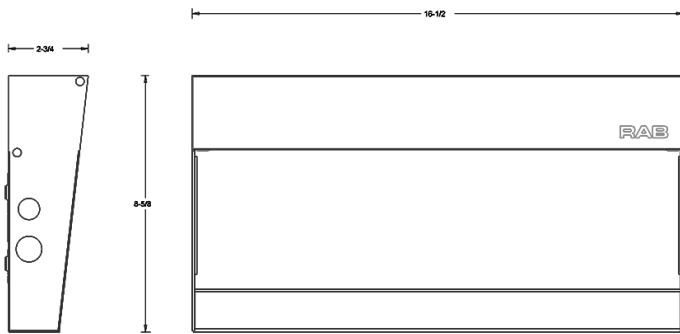

Dimensions

Features

- Ultra-economy wall pack with a sleek, contemporary look
- Covers footprint of large-sized HID wall packs

Ordering Matrix

Family	Lumen Package	Color Temp	Options
W17	150L		
	30L = Small (2900lm, 30W) 36L = Small (3600lm, 33W) 55L = Medium (5500lm, 50W) 75L = Medium (7500lm, 69W) 90L = Medium (9000lm, 86W) 150L = Large (15000lm, 139W)	Blank = 5000K Cool N = 4000K Neutral Y = 3000K Warm	Blank = No Option /PCU = 120-277V Button Photocell