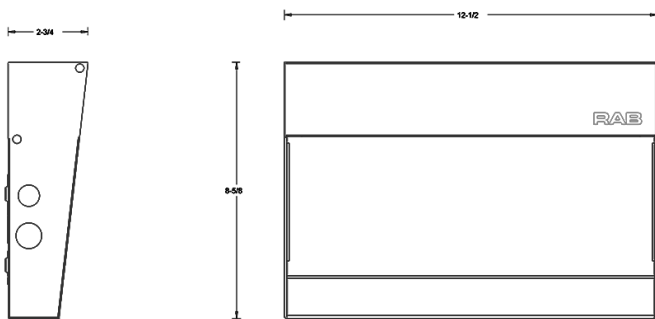

**Dimensions**

**Features**

- Ultra-economy wall pack with a sleek, contemporary look
- Covers footprint of medium-sized HID wall packs
- Available in various lumen packages

**Ordering Matrix**

Family	Lumen Package	Color Temp	Options
W17	90L		
	30L = Small (2900lm, 30W) 36L = Small (3600lm, 33W) 55L = Medium (5500lm, 50W) 75L = Medium (7500lm, 69W) 90L = Medium (9000lm, 86W) 150L = Large (15000lm, 139W)	Blank = 5000K Cool N = 4000K Neutral Y = 3000K Warm	Blank = No Option /PCU = 120-277V Button Photocell