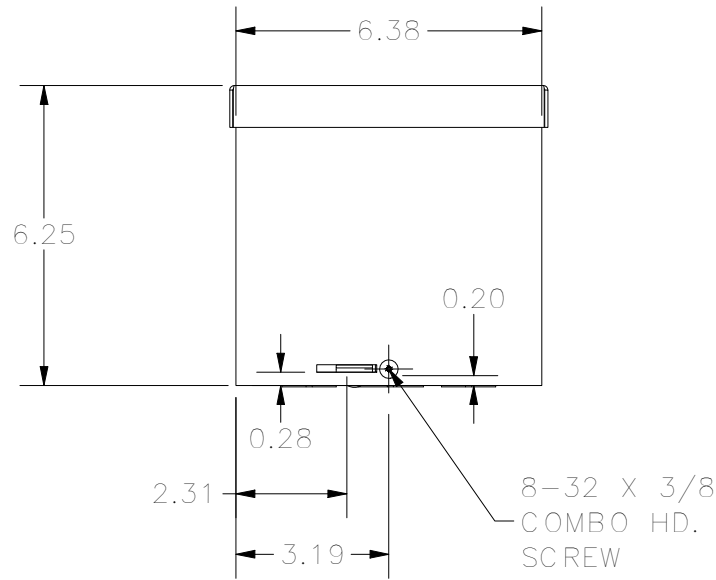

TOP VIEW

FRONT VIEW

RIGHT VIEW

BACK VIEW

BOTTOM VIEW

KNOCK OUT SIZE	
LETTER	SIZES
A	1/2" TO 3/4"
B	3/4" TO 1"
F	1" TO 1-1/4"

PART #:RSC060606

(DATA SUBJECT TO CHANGE WITHOUT NOTICE)