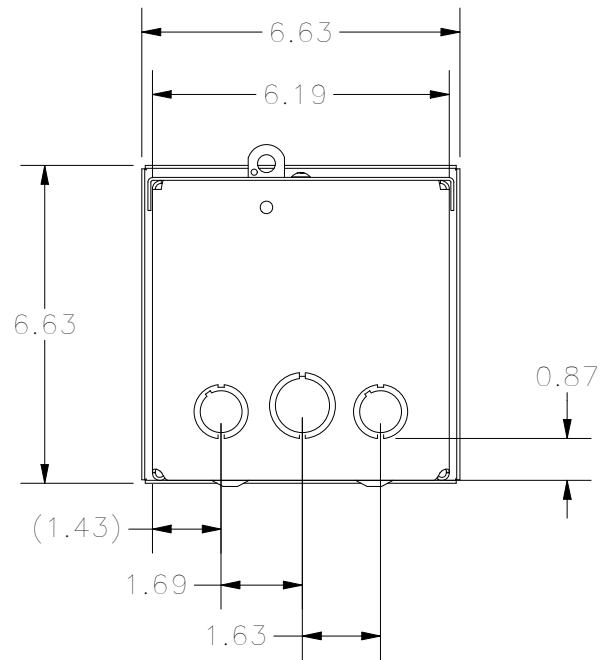

TOP VIEW

FRONT VIEW

RIGHT VIEW

BACK VIEW

BOTTOM VIEW

KNOCK OUT SIZE	
LETTER	SIZES
A	1/2" TO 3/4"
B	3/4" TO 1"
F	1" TO 1-1/4"

PART #:RSC060606

(DATA SUBJECT TO CHANGE WITHOUT NOTICE)