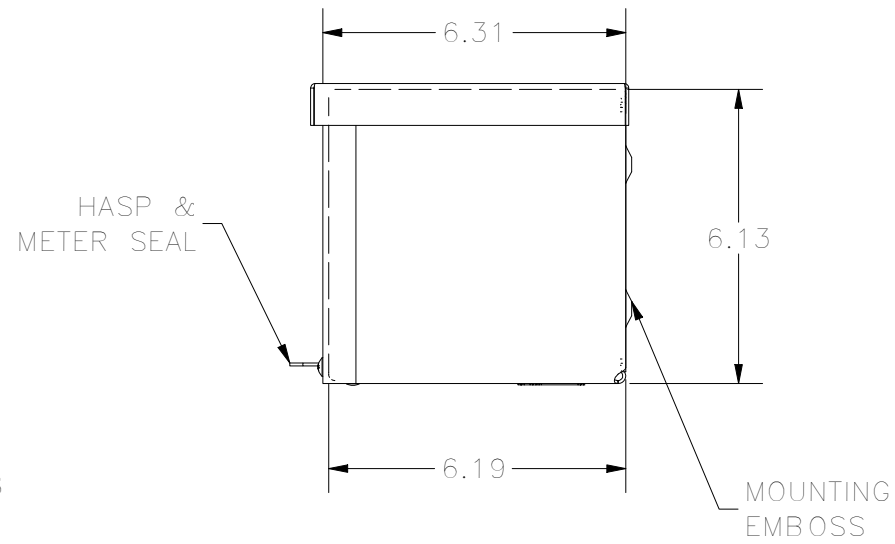

TOP VIEW

FRONT VIEW

RIGHT VIEW

BACK VIEW

BOTTOM VIEW

KNOCK OUT SIZE	
LETTER	SIZES
A	1/2" TO 3/4"
B	3/4" TO 1"
F	1" TO 1-1/4"

PART #:RSC060606

(DATA SUBJECT TO CHANGE WITHOUT NOTICE)