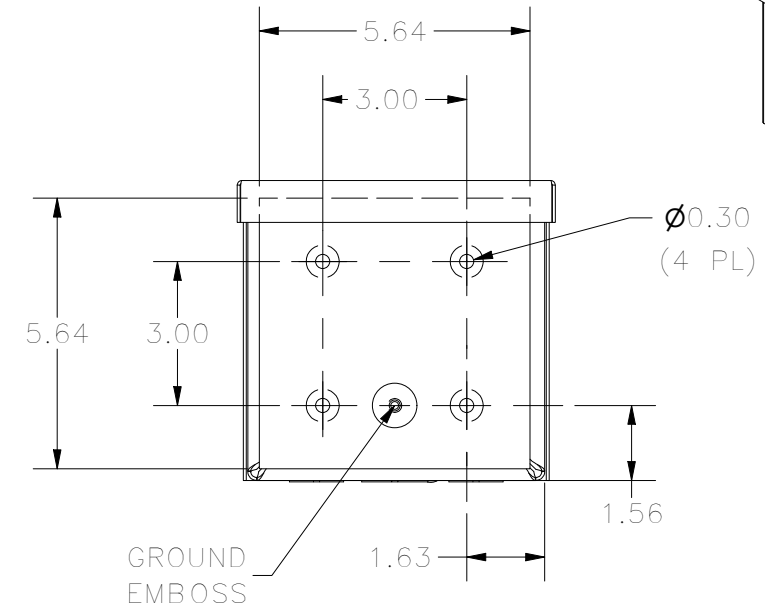

TOP VIEW

FRONT VIEW

RIGHT VIEW

BACK VIEW

BOTTOM VIEW

KNOCK OUT SIZE	
LETTER	SIZES
A	1/2" TO 3/4"
B	3/4" TO 1"
F	1" TO 1-1/4"

PART #:RSC060606

(DATA SUBJECT TO CHANGE WITHOUT NOTICE)