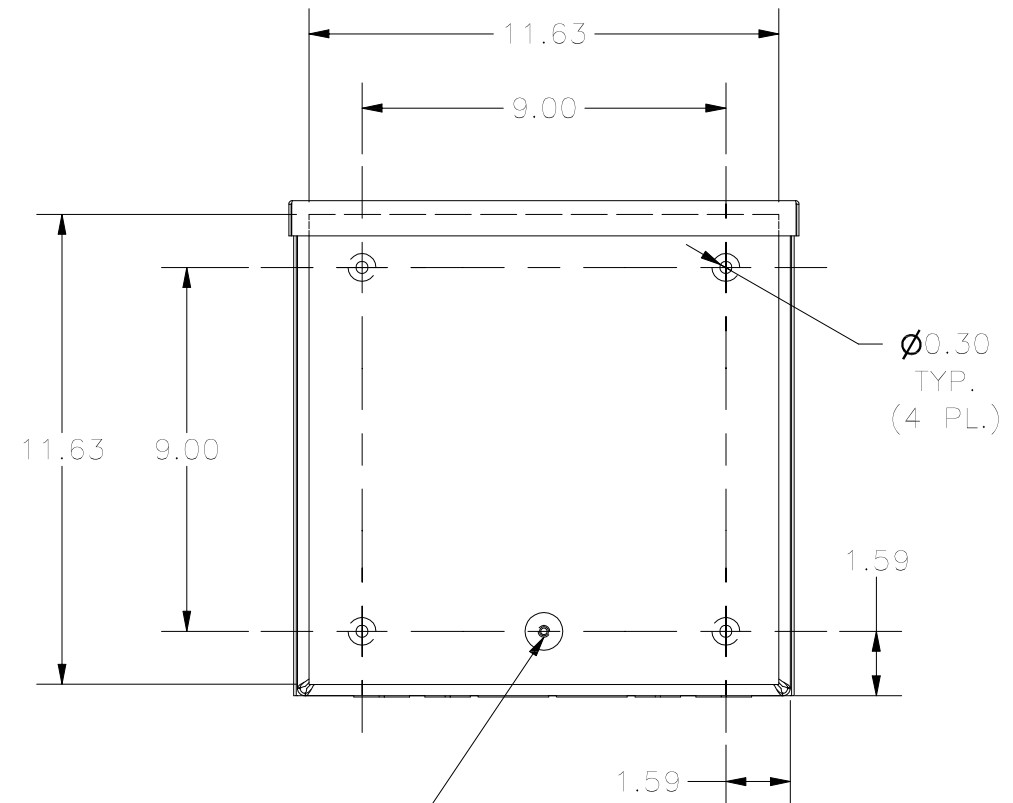

TOP VIEW

FRONT VIEW

RIGHT VIEW

BACK VIEW

BOTTOM VIEW

KNOCK OUT SIZE	
LETTER	SIZES
A	1/2" TO 3/4"
B	3/4" TO 1"
F	1" TO 1-1/4"

PART#: RSC121206G
 (DATA SUBJECT TO CHANGE
 WITHOUT NOTICE)

THIS DRAWING IS PROPERTY OF HUBBELL INC.
 WIEGMANN
 ALL INFORMATION IS PROPRIETARY AND NOT TO BE
 DUPLICATED