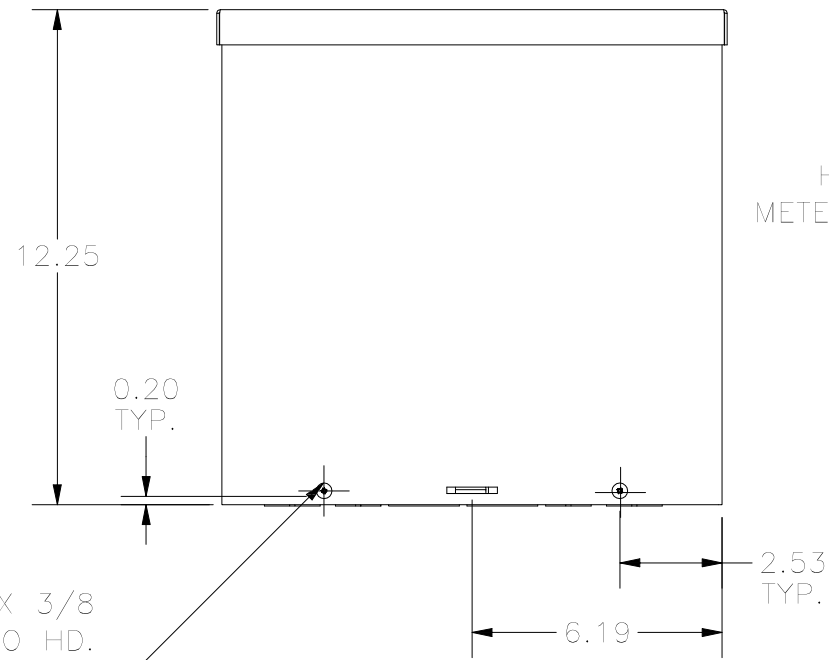

TOP VIEW

FRONT VIEW

RIGHT VIEW

BACK VIEW

BOTTOM VIEW

KNOCK OUT SIZE	
LETTER	SIZES
A	1/2" TO 3/4"
B	3/4" TO 1"
F	1" TO 1-1/4"

PART#: RSC121206G
 (DATA SUBJECT TO CHANGE
 WITHOUT NOTICE)

THIS DRAWING IS PROPERTY OF HUBBELL INC.
 WIEGMANN
 ALL INFORMATION IS PROPRIETARY AND NOT TO BE
 DUPLICATED