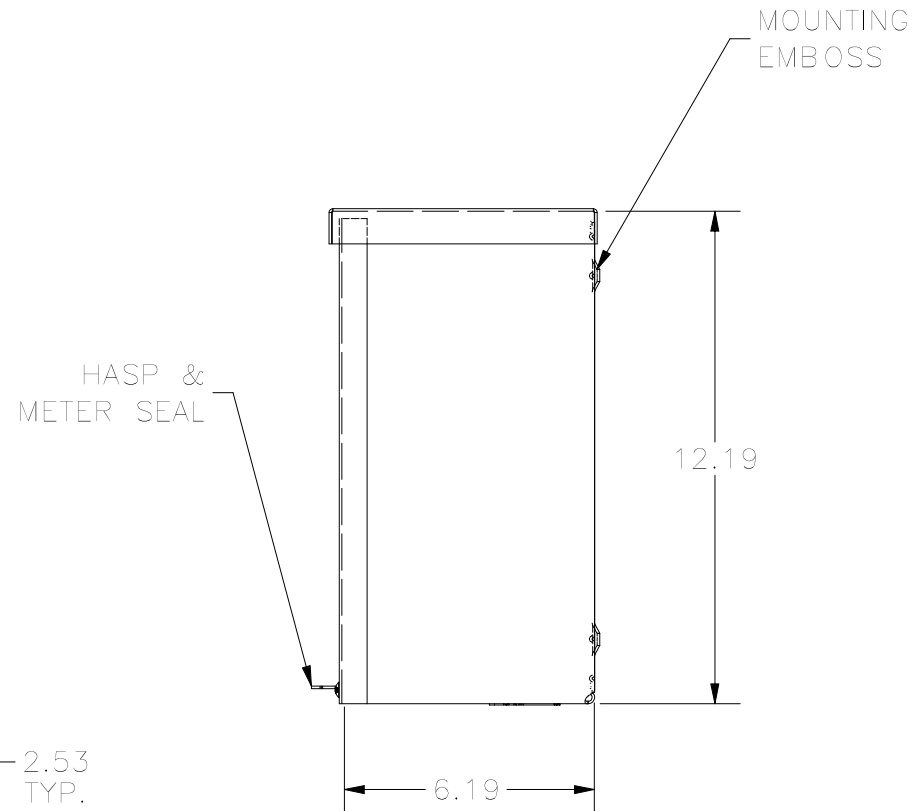

TOP VIEW

FRONT VIEW

RIGHT VIEW

BACK VIEW

BOTTOM VIEW

KNOCK OUT SIZE	
LETTER	SIZES
A	1/2" TO 3/4"
B	3/4" TO 1"
F	1" TO 1-1/4"

PART#: RSC121206G
 (DATA SUBJECT TO CHANGE
 WITHOUT NOTICE)

THIS DRAWING IS PROPERTY OF HUBBELL INC.
 WIEGMANN
 ALL INFORMATION IS PROPRIETARY AND NOT TO BE
 DUPLICATED