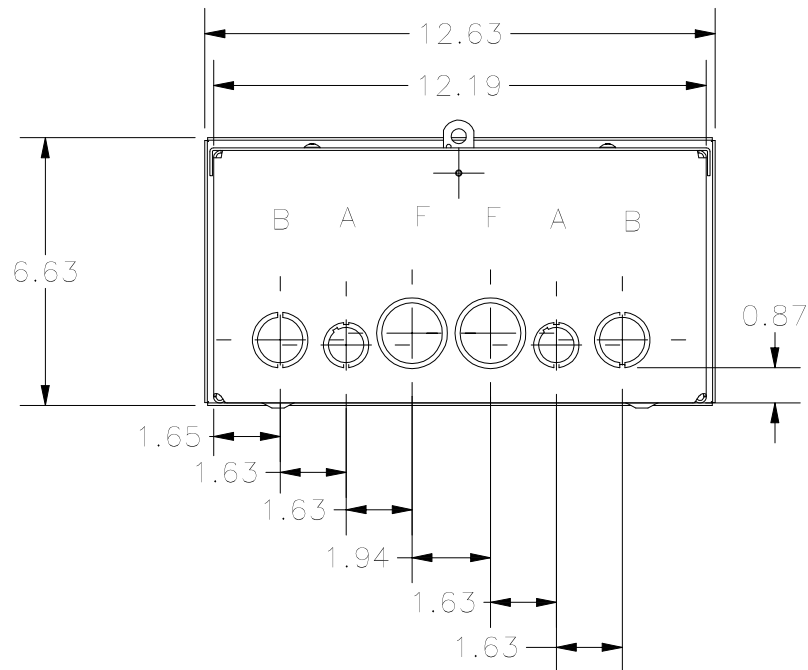

TOP VIEW

FRONT VIEW

RIGHT VIEW

BACK VIEW

BOTTOM VIEW

KNOCK OUT SIZE	
LETTER	SIZES
A	1/2" TO 3/4"
B	3/4" TO 1"
F	1" TO 1-1/4"

PART#: RSC121206G
 (DATA SUBJECT TO CHANGE
 WITHOUT NOTICE)

THIS DRAWING IS PROPERTY OF HUBBELL INC.
 WIEGMANN
 ALL INFORMATION IS PROPRIETARY AND NOT TO BE
 DUPLICATED