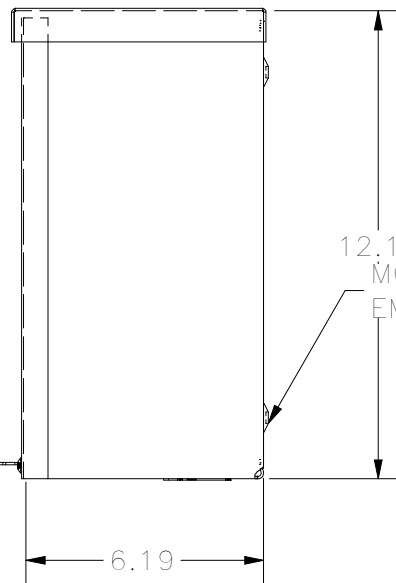

TOP VIEW

FRONT VIEW

8-32 X 3/8
COMBO HD.
SCREW
(2 PL.)

HASP &
METER SEAL

12.19
MOUNTING
EMBOSS

RIGHT VIEW

BACK VIEW

BOTTOM VIEW

| KNOCK OUT SIZE | |
|----------------|--------------|
| LETTER | SIZES |
| A | 1/2" TO 3/4" |
| B | 3/4" TO 1" |
| F | 1" TO 1-1/4" |

PART #:RSC121206G

(DATA SUBJECT TO CHANGE WITHOUT NOTICE)

THIS DRAWING IS THE PROPERTY OF HUBBELL INC. WIEGMANN
ALL INFORMATION IS PROPRIETARY AND NOT TO BE DUPLICATED