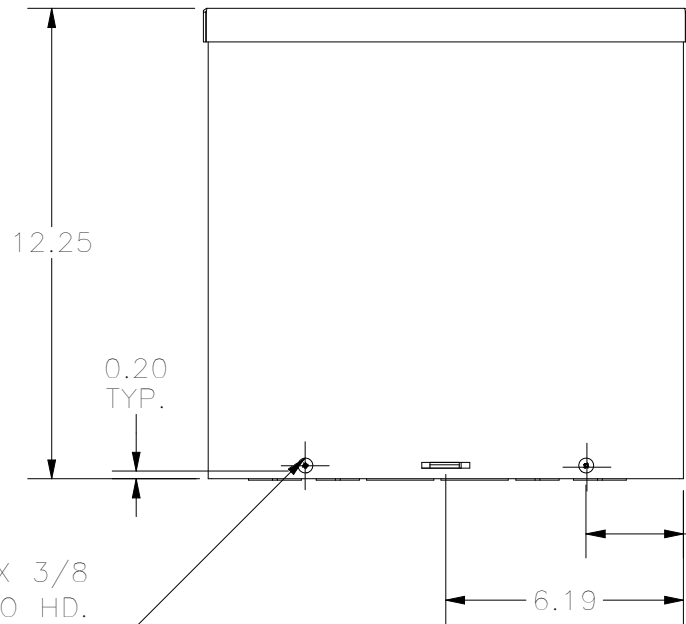

TOP VIEW

FRONT VIEW

8-32 X 3/8
COMBO HD.
SCREW
(2 PL.)

HASP &
METER SEAL

12.19
MOUNTING
EMBOSS

RIGHT VIEW

BACK VIEW

BOTTOM VIEW

| KNOCK OUT SIZE | |
|----------------|--------------|
| LETTER | SIZES |
| A | 1/2" TO 3/4" |
| B | 3/4" TO 1" |
| F | 1" TO 1-1/4" |

PART #:RSC121206G

(DATA SUBJECT TO CHANGE WITHOUT NOTICE)

THIS DRAWING IS THE PROPERTY OF HUBBELL INC. WIEGMANN
ALL INFORMATION IS PROPRIETARY AND NOT TO BE DUPLICATED