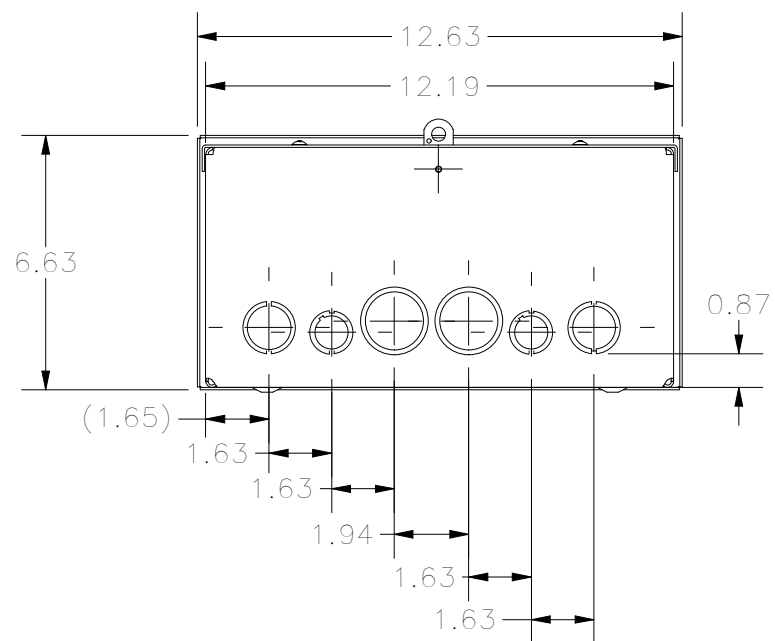

TOP VIEW

FRONT VIEW

8-32 X 3/8
COMBO HD.
SCREW
(2 PL.)

HASP &
METER SEAL

12.19
MOUNTING
EMBOSS

RIGHT VIEW

BACK VIEW

BOTTOM VIEW

| KNOCK OUT SIZE | |
|----------------|--------------|
| LETTER | SIZES |
| A | 1/2" TO 3/4" |
| B | 3/4" TO 1" |
| F | 1" TO 1-1/4" |

PART #:RSC121206G

(DATA SUBJECT TO CHANGE WITHOUT NOTICE)

THIS DRAWING IS THE PROPERTY OF HUBBELL INC. WIEGMANN
ALL INFORMATION IS PROPRIETARY AND NOT TO BE DUPLICATED