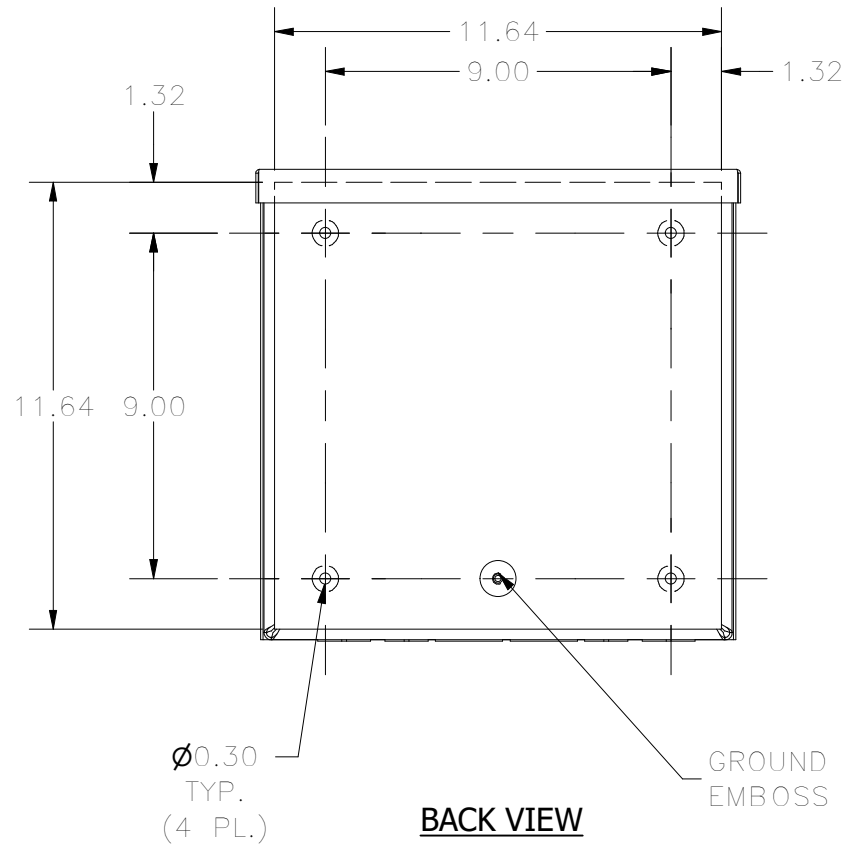

TOP VIEW

FRONT VIEW

8-32 X 3/8
COMBO HD.
SCREW
(2 PL.)

HASP &
METER SEAL

12.19
MOUNTING
EMBOSS

RIGHT VIEW

BACK VIEW

BOTTOM VIEW

| KNOCK OUT SIZE | |
|----------------|--------------|
| LETTER | SIZES |
| A | 1/2" TO 3/4" |
| B | 3/4" TO 1" |
| F | 1" TO 1-1/4" |

PART #:RSC121206G

(DATA SUBJECT TO CHANGE WITHOUT NOTICE)

THIS DRAWING IS THE PROPERTY OF HUBBELL INC. WIEGMANN
ALL INFORMATION IS PROPRIETARY AND NOT TO BE DUPLICATED