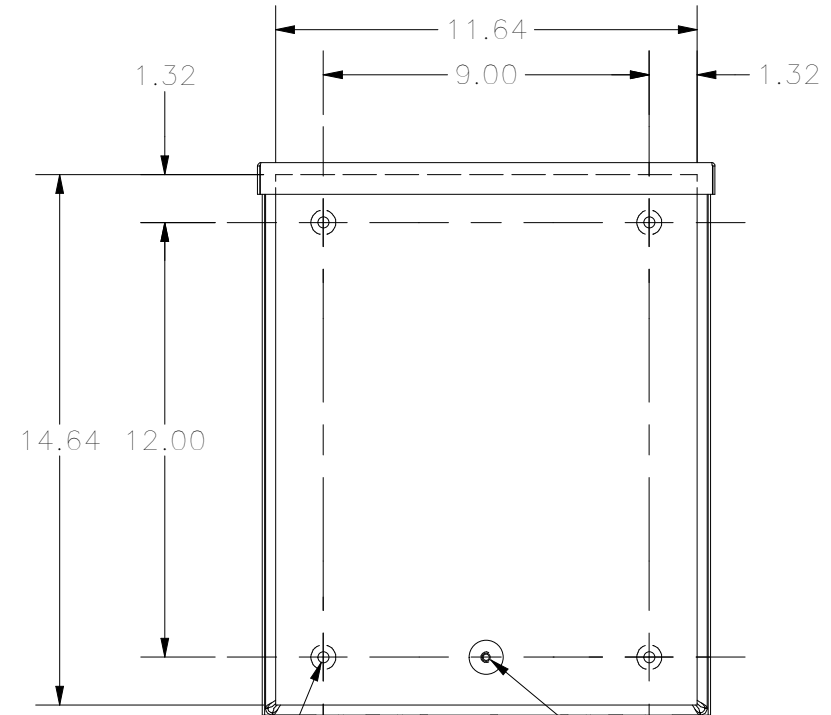

TOP VIEW

FRONT VIEW

8-32 X 3/8
COMBO HD.
SCREW
(2 PL.)

HASP &
METER SEAL

RIGHT VIEW

MOUNTING
EMBOSS

BACK VIEW

Ø0.30
TYP.
(4 PL.)

GROUND
EMBOSS

BOTTOM VIEW

KNOCK OUT SIZE	
LETTER	SIZES
A	1/2" TO 3/4"
B	3/4" TO 1"
F	1" TO 1-1/4"

PART #:RSC121506G

(DATA SUBJECT TO CHANGE WITHOUT NOTICE)

THIS DRAWING IS THE PROPERTY OF HUBBELL INC. WIEGMANN
ALL INFORMATION IS PROPRIETARY AND NOT TO BE DUPLICATED