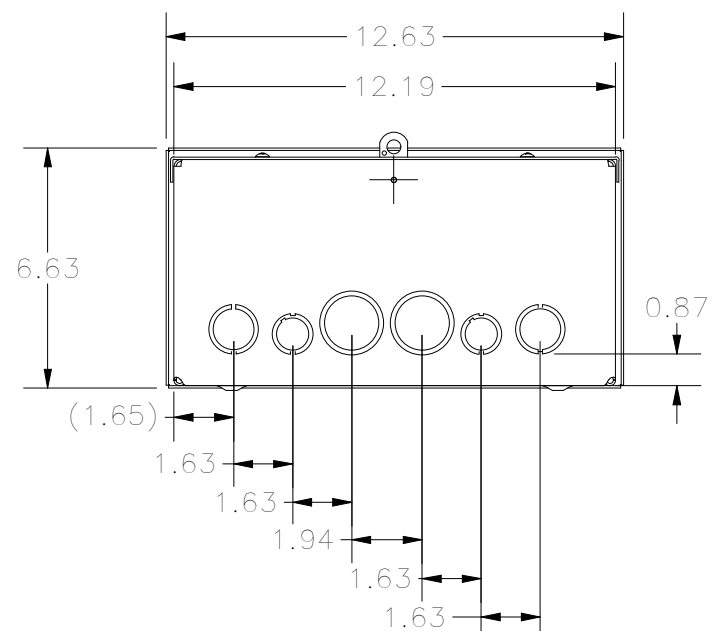

TOP VIEW

FRONT VIEW

8-32 X 3/8
COMBO HD.
SCREW
(2 PL.)

HASP &
METER SEAL

RIGHT VIEW

MOUNTING
EMBOSS

BACK VIEW

Ø0.30
TYP.
(4 PL.)

GROUND
EMBOSS

BOTTOM VIEW

KNOCK OUT SIZE	
LETTER	SIZES
A	1/2" TO 3/4"
B	3/4" TO 1"
F	1" TO 1-1/4"

PART #:RSC121506G

(DATA SUBJECT TO CHANGE WITHOUT NOTICE)

THIS DRAWING IS THE PROPERTY OF HUBBELL INC. WIEGMANN
ALL INFORMATION IS PROPRIETARY AND NOT TO BE DUPLICATED