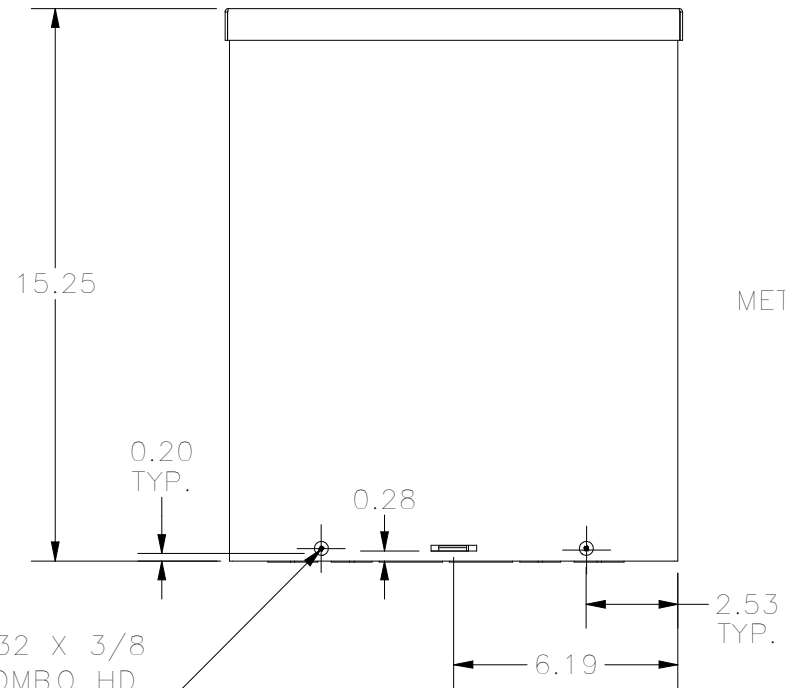

TOP VIEW

FRONT VIEW

8-32 X 3/8
COMBO HD.
SCREW
(2 PL.)

HASP &
METER SEAL

RIGHT VIEW

MOUNTING
EMBOSS

BACK VIEW

Ø0.30
TYP.
(4 PL.)

GROUND
EMBOSS

BOTTOM VIEW

KNOCK OUT SIZE	
LETTER	SIZES
A	1/2" TO 3/4"
B	3/4" TO 1"
F	1" TO 1-1/4"

PART #:RSC121506G

(DATA SUBJECT TO CHANGE WITHOUT NOTICE)

THIS DRAWING IS THE PROPERTY OF HUBBELL INC. WIEGMANN
ALL INFORMATION IS PROPRIETARY AND NOT TO BE DUPLICATED