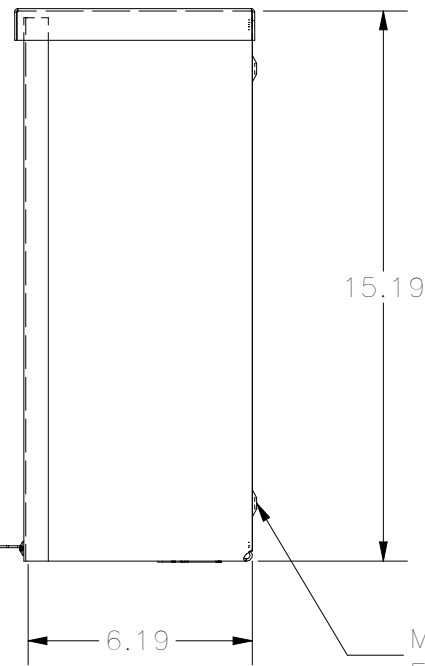

TOP VIEW

FRONT VIEW

8-32 X 3/8
COMBO HD.
SCREW
(2 PL.)

HASP &
METER SEAL

RIGHT VIEW

MOUNTING
EMBOSS

BACK VIEW

Ø0.30
TYP.
(4 PL.)

GROUND
EMBOSS

BOTTOM VIEW

KNOCK OUT SIZE	
LETTER	SIZES
A	1/2" TO 3/4"
B	3/4" TO 1"
F	1" TO 1-1/4"

PART #:RSC121506G

(DATA SUBJECT TO CHANGE WITHOUT NOTICE)

THIS DRAWING IS THE PROPERTY OF HUBBELL INC. WIEGMANN
ALL INFORMATION IS PROPRIETARY AND NOT TO BE DUPLICATED