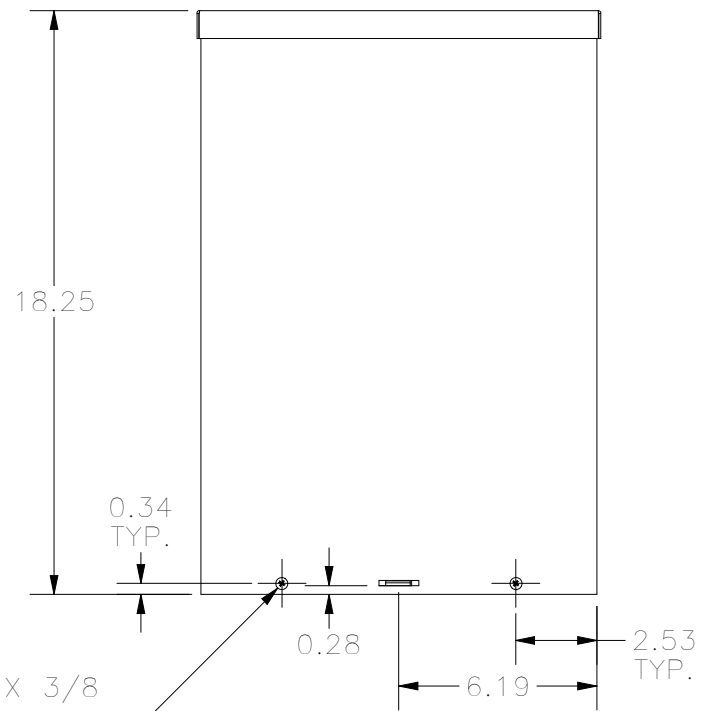

TOP VIEW

8-32 X 3/8
COMBO HD.
SCREW
(2 PL.)

FRONT VIEW

RIGHT VIEW

BACK VIEW

BOTTOM VIEW

PART #:121806NK
(DATA SUBJECT TO CHANGE WITHOUT NOTICE)
THIS DRAWING IS THE PROPERTY OF HUBBELL INC. WIEGMANN
ALL INFORMATION IS PROPRIETARY AND NOT TO BE DUPLICATED