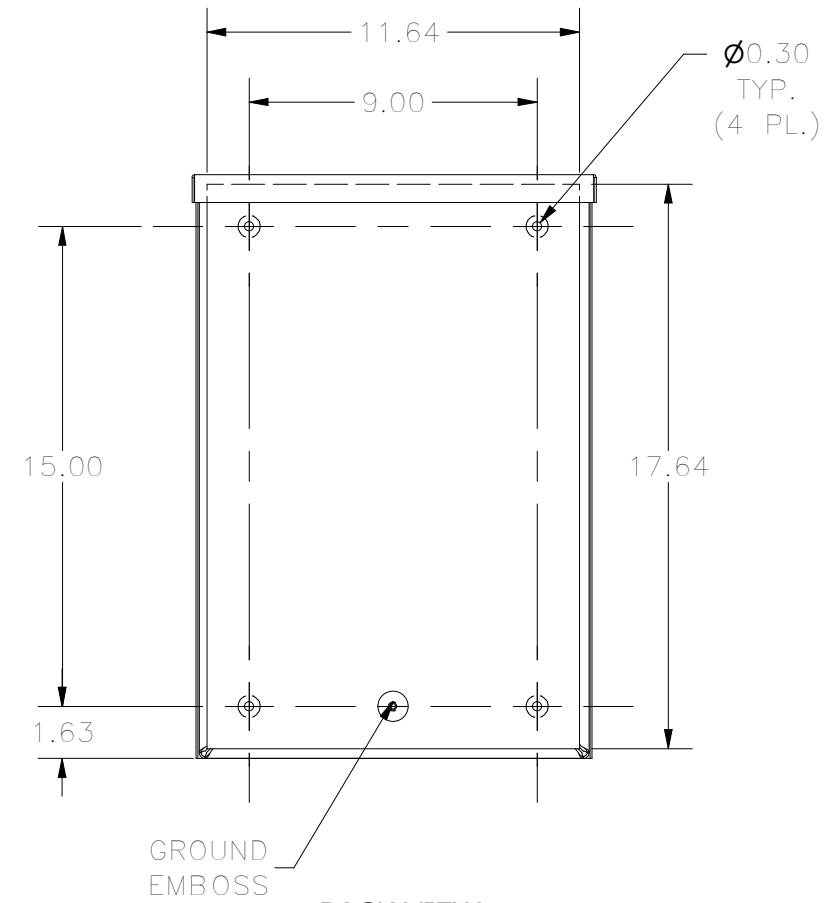

TOP VIEW

8-32 X 3/8
COMBO HD.
SCREW
(2 PL.)

FRONT VIEW

RIGHT VIEW

BACK VIEW

BOTTOM VIEW

PART #:121806NK
(DATA SUBJECT TO CHANGE WITHOUT NOTICE)
THIS DRAWING IS THE PROPERTY OF HUBBELL INC. WIEGMANN
ALL INFORMATION IS PROPRIETARY AND NOT TO BE DUPLICATED