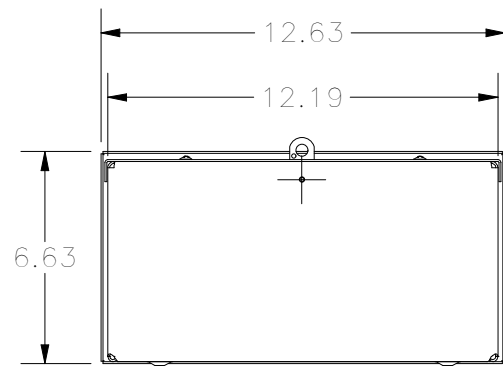

TOP VIEW

8-32 X 3/8
COMBO HD.
SCREW
(2 PL.)

FRONT VIEW

RIGHT VIEW

BACK VIEW

BOTTOM VIEW

PART #:121806NK
(DATA SUBJECT TO CHANGE WITHOUT NOTICE)
THIS DRAWING IS THE PROPERTY OF HUBBELL INC. WIEGMANN
ALL INFORMATION IS PROPRIETARY AND NOT TO BE DUPLICATED