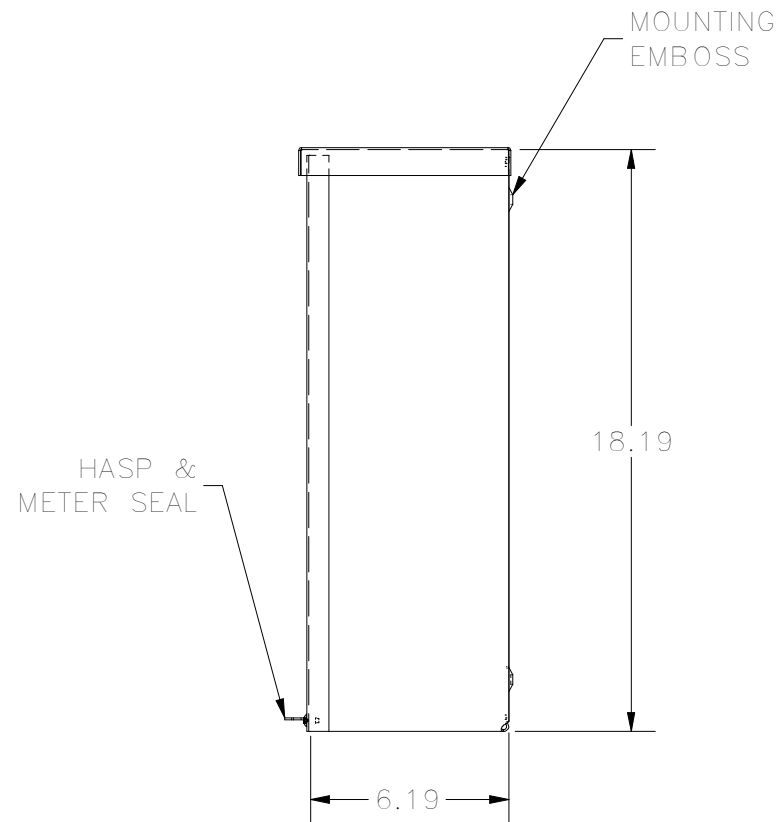

TOP VIEW

8-32 X 3/8
COMBO HD.
SCREW
(2 PL.)

FRONT VIEW

RIGHT VIEW

BACK VIEW

BOTTOM VIEW

PART #:121806NK
(DATA SUBJECT TO CHANGE WITHOUT NOTICE)
THIS DRAWING IS THE PROPERTY OF HUBBELL INC. WIEGMANN
ALL INFORMATION IS PROPRIETARY AND NOT TO BE DUPLICATED