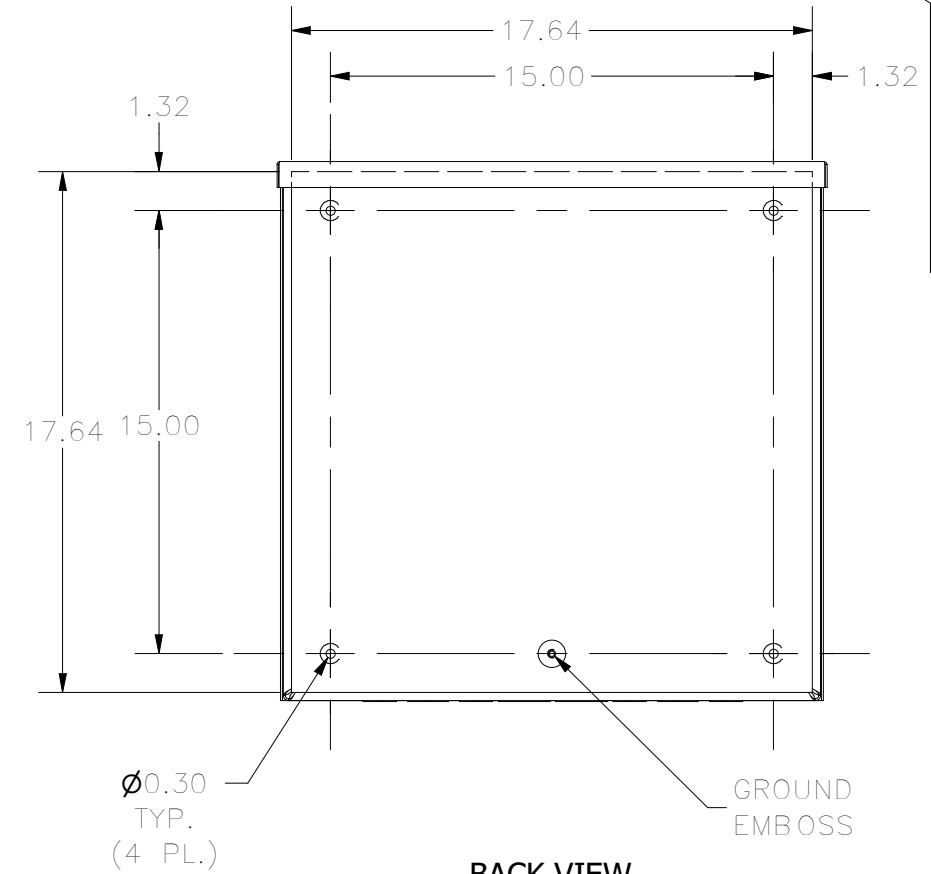

**TOP VIEW**

**FRONT VIEW**

**RIGHT VIEW**

**BACK VIEW**

**BOTTOM VIEW**

KNOCK OUT SIZE	
LETTER	SIZES
A	1/2" TO 3/4"
B	3/4" TO 1"
F	1" TO 1-1/4"

PART #:RSC181806G

(DATA SUBJECT TO CHANGE WITHOUT NOTICE)