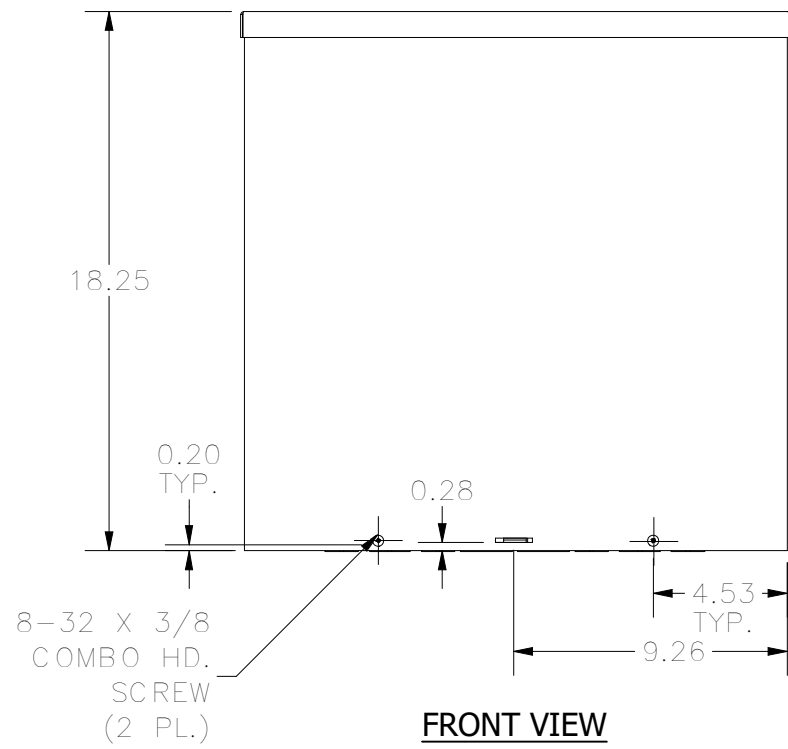

**TOP VIEW**

**FRONT VIEW**

**RIGHT VIEW**

**BACK VIEW**

**BOTTOM VIEW**

KNOCK OUT SIZE	
LETTER	SIZES
A	1/2" TO 3/4"
B	3/4" TO 1"
F	1" TO 1-1/4"

PART #:RSC181806G

(DATA SUBJECT TO CHANGE WITHOUT NOTICE)