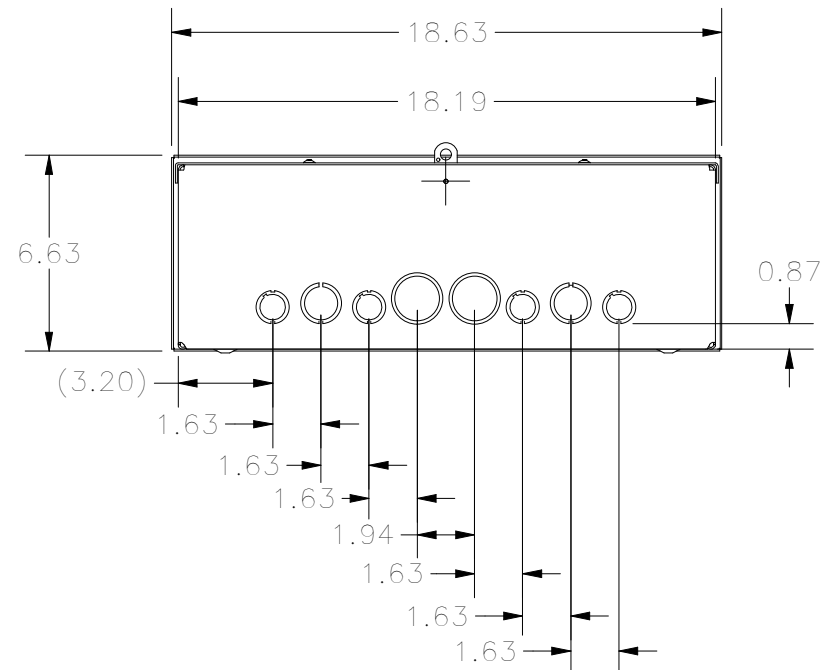

**TOP VIEW**

**FRONT VIEW**

**RIGHT VIEW**

**BACK VIEW**

**BOTTOM VIEW**

KNOCK OUT SIZE	
LETTER	SIZES
A	1/2" TO 3/4"
B	3/4" TO 1"
F	1" TO 1-1/4"

PART #:RSC181806G

(DATA SUBJECT TO CHANGE WITHOUT NOTICE)