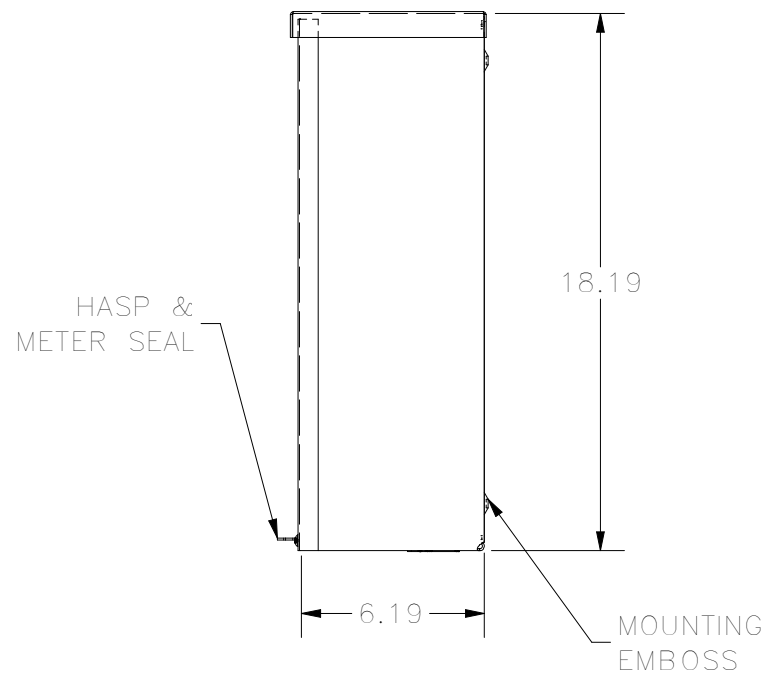

**TOP VIEW**

**FRONT VIEW**

**RIGHT VIEW**

**BACK VIEW**

**BOTTOM VIEW**

KNOCK OUT SIZE	
LETTER	SIZES
A	1/2" TO 3/4"
B	3/4" TO 1"
F	1" TO 1-1/4"

PART #:RSC181806G

(DATA SUBJECT TO CHANGE WITHOUT NOTICE)