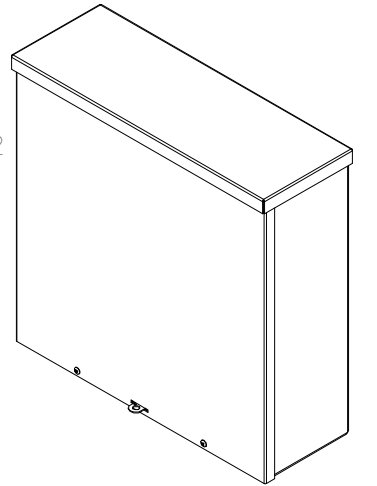

**TOP VIEW**

**FRONT VIEW**

**RIGHT VIEW**

**BACK VIEW**

**BOTTOM VIEW**

KNOCK OUT SIZE	
LETTER	SIZES
A	1/2" TO 3/4"
B	3/4" TO 1"
F	1" TO 1-1/4"

PART #:RSC181806G

(DATA SUBJECT TO CHANGE WITHOUT NOTICE)