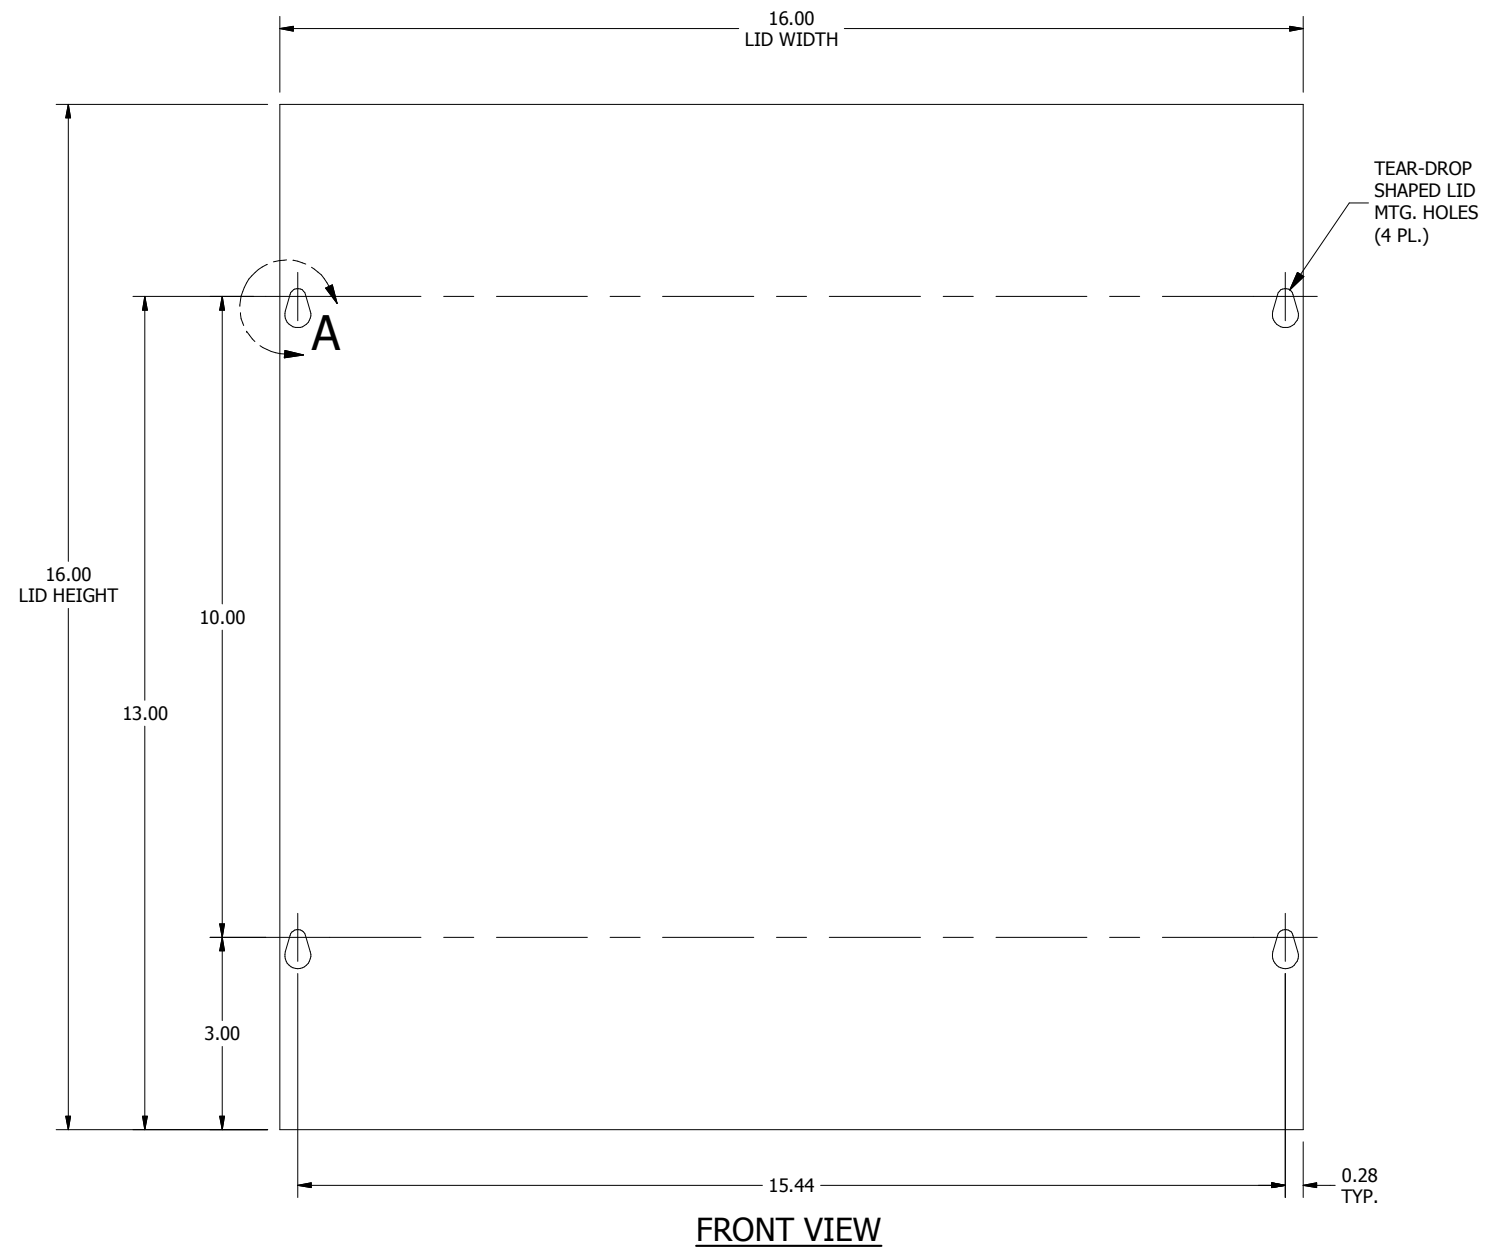

SIDE VIEW

PART#: SC 1616  
(DATA SUBJECT TO CHANGE WITHOUT NOTICE)

THIS DRAWING IS PROPERTY OF HUBBELL INC. WIEGMANN  
ALL INFORMATION IS PROPRIETARY AND NOT TO BE DUPLICATED