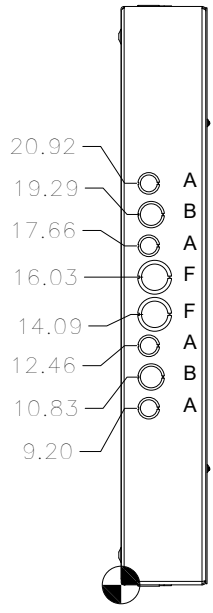

#8-32 X 3/8", TYPE 23, ZINC PLATED STEEL SELF TAPPING SCREW (4 PL.) (PACKAGED & SHIPPED WITH ENCL.) (NOT INSTALLED)

KNOCKOUT TABLE	
SIZE	DESCRIPTION
A	1/2" TO 3/4"
B	3/4 TO 1"
F	1" TO 1-1/4"

PART #:SC183004
 (DATA SUBJECT TO CHANGE WITHOUT NOTICE)
 THIS DRAWING IS THE PROPERTY OF HUBBELL INC. WIEGMANN
 ALL INFORMATION IS PROPRIETARY AND NOT TO BE DUPLICATED