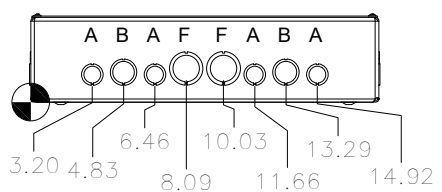

#8-32 X 3/8", TYPE 23, ZINC PLATED STEEL SELF TAPPING SCREW (4 PL.) (PACKAGED & SHIPPED WITH ENCL.) (NOT INSTALLED)

KNOCKOUT TABLE	
SIZE	DESCRIPTION
A	1/2" TO 3/4"
B	3/4 TO 1"
F	1" TO 1-1/4"

PART #:SC183004
 (DATA SUBJECT TO CHANGE WITHOUT NOTICE)
 THIS DRAWING IS THE PROPERTY OF HUBBELL INC. WIEGMANN
 ALL INFORMATION IS PROPRIETARY AND NOT TO BE DUPLICATED