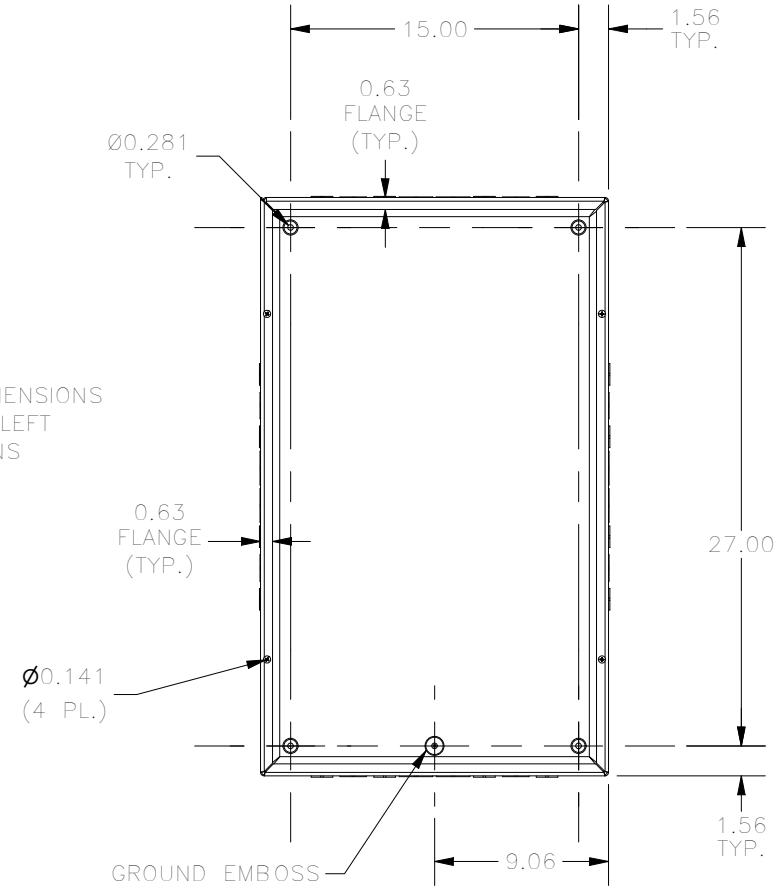

#8-32 X 3/8", TYPE 23, ZINC PLATED STEEL SELF TAPPING SCREW (4 PL.) (PACKAGED & SHIPPED WITH ENCL.) (NOT INSTALLED)

KNOCKOUT TABLE	
SIZE	DESCRIPTION
A	1/2" TO 3/4"
B	3/4 TO 1"
F	1" TO 1-1/4"

PART #:SC183004
 (DATA SUBJECT TO CHANGE WITHOUT NOTICE)
 THIS DRAWING IS THE PROPERTY OF HUBBELL INC. WIEGMANN
 ALL INFORMATION IS PROPRIETARY AND NOT TO BE DUPLICATED