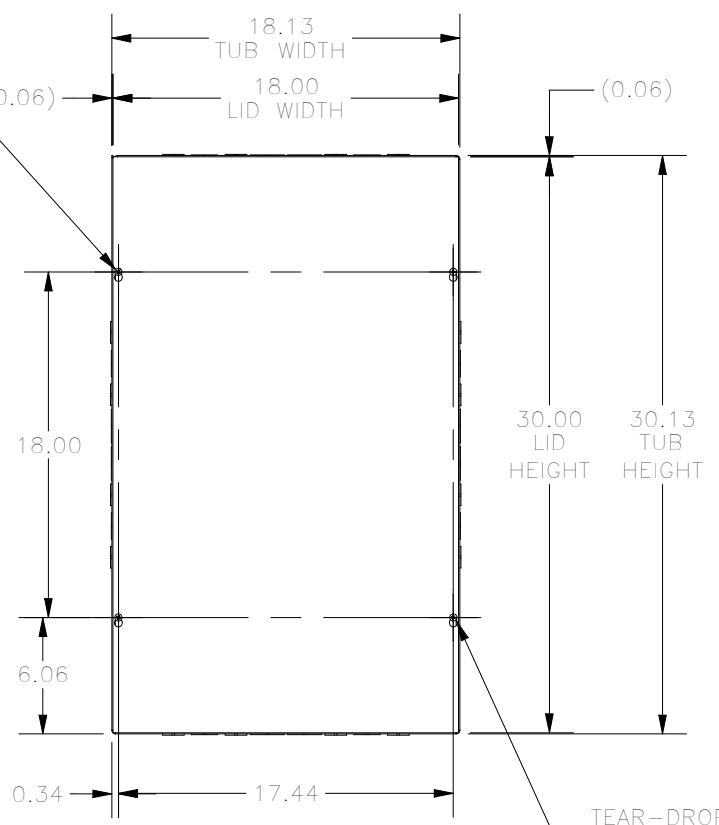

#8-32 X 3/8", TYPE 23, ZINC PLATED STEEL SELF TAPPING SCREW (4 PL.) (PACKAGED & SHIPPED WITH ENCL.) (NOT INSTALLED)

KNOCKOUT TABLE	
SIZE	DESCRIPTION
A	1/2" TO 3/4"
B	3/4 TO 1"
F	1" TO 1-1/4"

PART #:SC183004
 (DATA SUBJECT TO CHANGE WITHOUT NOTICE)
 THIS DRAWING IS THE PROPERTY OF HUBBELL INC. WIEGMANN
 ALL INFORMATION IS PROPRIETARY AND NOT TO BE DUPLICATED